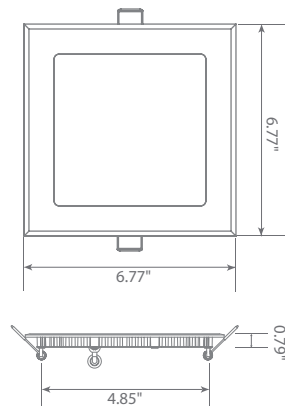

Product Features

Dimmable

Abutted & Covered

No Housing Required

Damp Rated

Product Dimensions

Product Photometric Data