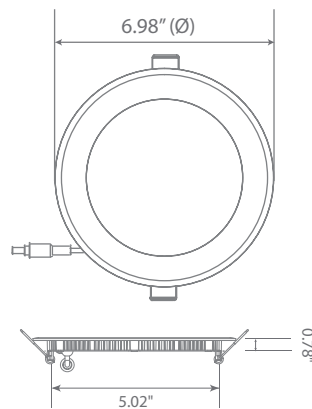

## Specifications

Input Power	Input Voltage	Lumen Output	Beam Angle	Center Beam	CCT
12 W	120V/60Hz	900 lm	120°	NA cd	3000 K
CRI	Luminous Efficacy	Power Factor	Input Current	Base	Lamp Lifespan
80	75 lm/W	0.9	0.1 A	Junction Box	30,000 Hrs.

### Product Dimensions