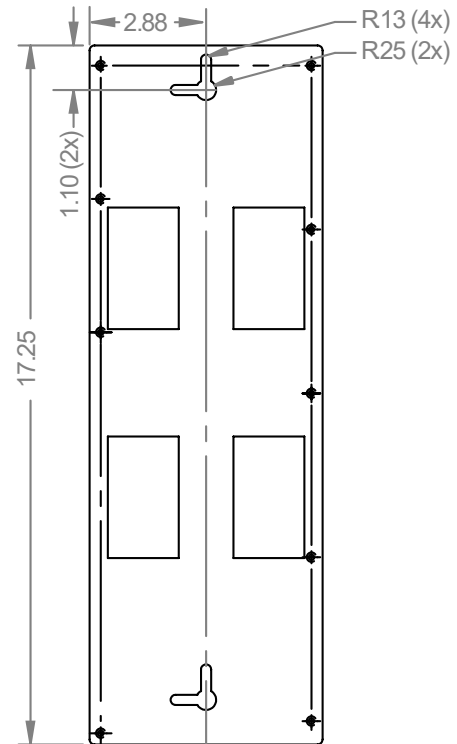

Mounting Specifications: