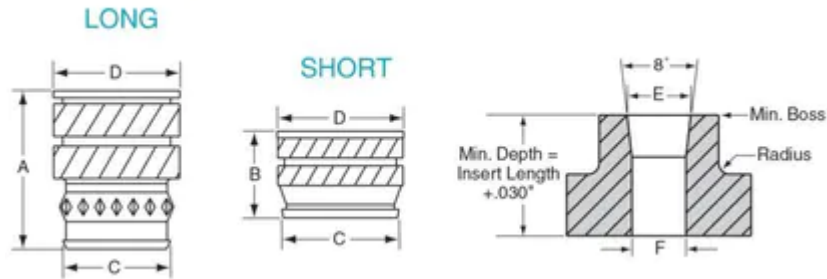

3124X562H

A	0.562 in
Boss Size	0.896 in
Brand	RAF
C	0.406 in
D	0.469 in
F	0.401 in
Finish	None
Length E	0.448 in
Material	Brass
Series	H
Thread Size	5/16-24

PRODUCT OPTIONS

Finish
None
Black Oxide (25)
Bright Dip (13)
Bright Tin over Copper Flash (14)
Cad Plate - Clear Chromate (2)
Cad Plate - Clear Chromate - Commercial