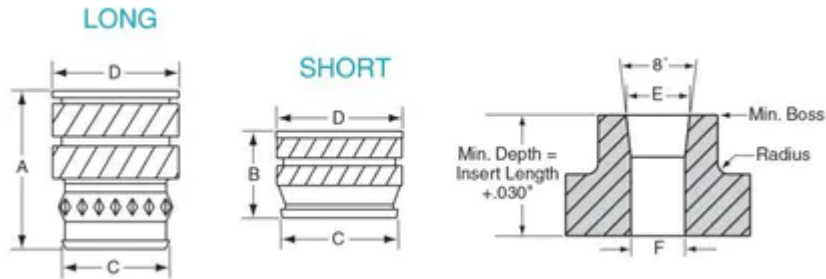

# 3816X625H

A	0.625 in
Boss Size	1.08 in
Brand	RAF
C	0.493 in
D	0.563 in
F	0.488 in
Finish	None
Length E	0.54 in
Material	Brass
Series	H
Thread Size	3/8-16