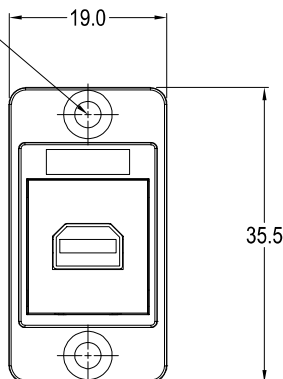

## DUALSLIM MINI DISPLAYPORT FEEDTHROUGH CONNECTOR

Can be front or rear mounted in the panel

3x HOLE VARIANTS  
Ø3.2mm CSK 90° x Ø5.85  
PLAIN Ø2.5 HOLES  
PLAIN Ø3.2 HOLES

### VARIANTS

Part No.

**CP30702**

DUALSLIM Mini Displayport Black plastic frame, CSK holes

**CP30702X**

DUALSLIM Mini Displayport Black plastic frame, Ø2.5 PLAIN holes

**CP30702X1**

DUALSLIM Mini Displayport Black plastic frame, Ø3.2 PLAIN holes

### Feedthrough Features

- Fits standard rectangular cutout.
- Front or rear mounting through the panel.
- Various hole mounting options.
- No soldering or punch termination. Use standard cable for each connector style.
- Low rear profile.