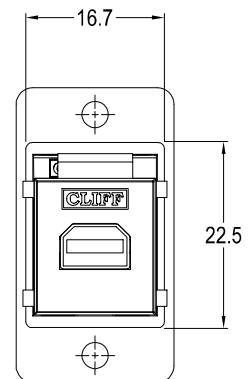

## DUALSLIM MINI DISPLAYPORT FEEDTHROUGH CONNECTOR

Can be front or rear mounted in the panel

3x HOLE VARIANTS  
Ø3.2mm CSK 90° x Ø5.85  
PLAIN Ø2.5 HOLES  
PLAIN Ø3.2 HOLES

### VARIANTS

Part No.

**CP30702**

DUALSLIM Mini Displayport Black plastic frame, CSK holes

**CP30702X**

DUALSLIM Mini Displayport Black plastic frame, Ø2.5 PLAIN holes

**CP30702X1**

DUALSLIM Mini Displayport Black plastic frame, Ø3.2 PLAIN holes

### Feedthrough Features

- Fits standard rectangular cutout.
- Front or rear mounting through the panel.
- Various hole mounting options.
- No soldering or punch termination. Use standard cable for each connector style.
- Low rear profile.