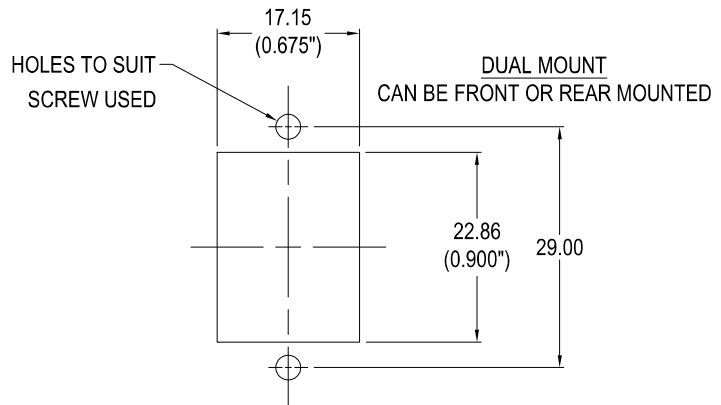

## DUALSLIM MINI DISPLAYPORT FEEDTHROUGH CONNECTOR

Can be front or rear mounted in the panel

3x HOLE VARIANTS  
Ø3.2mm CSK 90° x Ø5.85  
PLAIN Ø2.5 HOLES  
PLAIN Ø3.2 HOLES

### VARIANTS

Part No.

**CP30702**

DUALSLIM Mini Displayport Black plastic frame, CSK holes

**CP30702X**

DUALSLIM Mini Displayport Black plastic frame, Ø2.5 PLAIN holes

**CP30702X1**

DUALSLIM Mini Displayport Black plastic frame, Ø3.2 PLAIN holes

### Feedthrough Features

- Fits standard rectangular cutout.
- Front or rear mounting through the panel.
- Various hole mounting options.
- No soldering or punch termination. Use standard cable for each connector style.
- Low rear profile.