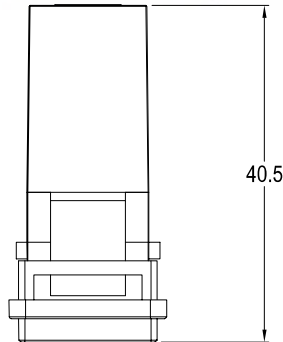

## DUALSLIM MINI DISPLAYPORT FEEDTHROUGH CONNECTOR

Can be front or rear mounted in the panel

3x HOLE VARIANTS  
Ø3.2mm CSK 90° x Ø5.85  
PLAIN Ø2.5 HOLES  
PLAIN Ø3.2 HOLES

### VARIANTS

Part No.

**CP30702**

DUALSLIM Mini Displayport Black plastic frame, CSK holes

**CP30702X**

DUALSLIM Mini Displayport Black plastic frame, Ø2.5 PLAIN holes

**CP30702X1**

DUALSLIM Mini Displayport Black plastic frame, Ø3.2 PLAIN holes