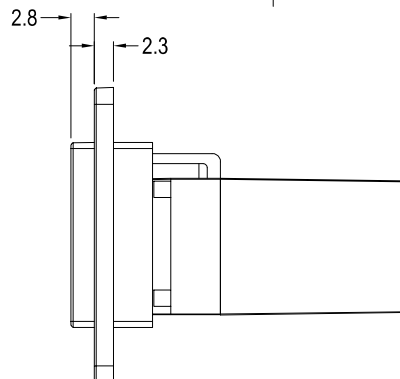

## DUALSLIM MINI DISPLAYPORT FEEDTHROUGH CONNECTOR

Can be front or rear mounted in the panel

3x HOLE VARIANTS  
Ø3.2mm CSK 90° x Ø5.85  
PLAIN Ø2.5 HOLES  
PLAIN Ø3.2 HOLES

### VARIANTS

Part No.

**CP30702**

DUALSLIM Mini Displayport Black plastic frame, CSK holes

**CP30702X**

DUALSLIM Mini Displayport Black plastic frame, Ø2.5 PLAIN holes

**CP30702X1**

DUALSLIM Mini Displayport Black plastic frame, Ø3.2 PLAIN holes

### Feedthrough Features

- Fits standard rectangular cutout.
- Front or rear mounting through the panel.
- Various hole mounting options.
- No soldering or punch termination. Use standard cable for each connector style.
- Low rear profile.