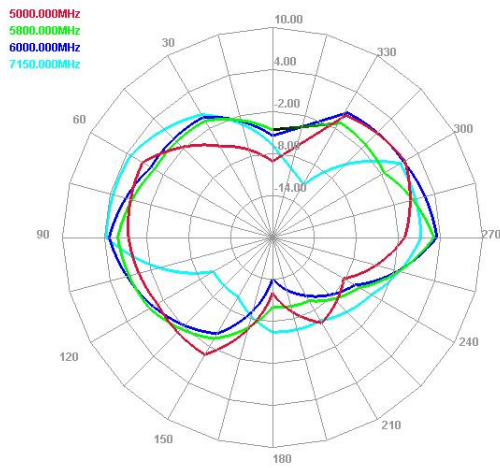

Maswell 5G/4G/WiFi MIMO Panel Antenna 600-8000MHz

AN_Master_001-2

Radiation pattern: low frequency

Antenna 1

E plane

H plane

Antenna 2

E plane

H plane

Maswell 5G/4G/WiFi MIMO Panel Antenna 600-8000MHz

AN_Master_001-2

Radiation pattern: medium frequency

Antenna 1

E plane

H plane

Antenna 2

E plane

H plane

Maswell 5G/4G/WiFi MIMO Panel Antenna 600-8000MHz

AN_Master_001-2

Radiation pattern: high frequency

Antenna 1

E plane

H plane

Antenna 2

E plane

H plane

Maswell 5G/4G/WiFi MIMO Panel Antenna 600-8000MHz

AN_Master_001-2

Measured Gain Performances (Antenna 1)

Freq (MHz)	Effi (%)	Gain (dBi)
600	49.54	2.25
650	50.1	0.8
700	51.47	1.35
750	60.18	2.34
800	82.03	3.43
850	79.01	4.01
900	72.49	3.32
950	66.85	3.61
1000	81.02	4.93
1050	85.14	5.45
1100	84.27	5.4
1150	92.99	5.74
1200	95.46	5.66
1250	100.65	6.93
1300	102.41	6.81
1350	91.17	5.79
1400	89.87	5.69
1450	104.09	6.18
1500	86.43	3.81
1550	84.55	4.42
1600	85.16	3.56
1650	81.36	3.31
1700	77.23	3.77
1750	79.44	4.55
1800	75.3	4.57
1850	73.69	3.98
1900	78.16	3.89
1950	75.08	3.71
2000	73.63	3.8
2050	73.16	4.25
2100	73.43	4.39
2150	60.17	3.86
2200	65.77	4.16
2250	75.59	4.03
2300	77.7	5
2350	82.09	5.28
2400	81.84	4.54