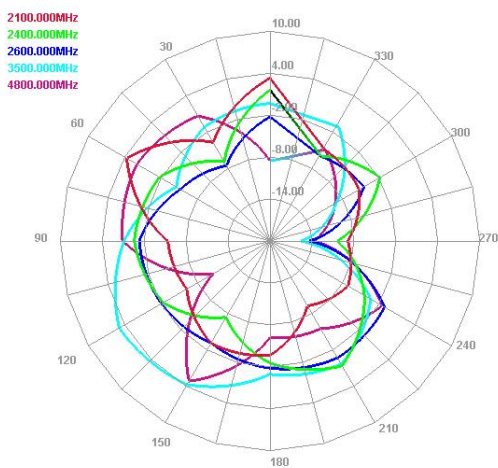

Maswell 5G/4G/WiFi MIMO Panel Antenna 600-8000MHz

AN_Master_001-2

Radiation pattern: low frequency

Antenna 1

E plane

H plane

Antenna 2

E plane

H plane

Maswell 5G/4G/WiFi MIMO Panel Antenna 600-8000MHz

AN_Master_001-2

Radiation pattern: medium frequency

Antenna 1

E plane

H plane

Antenna 2

E plane

H plane

Maswell 5G/4G/WiFi MIMO Panel Antenna 600-8000MHz

AN_Master_001-2

Radiation pattern: high frequency

Antenna 1

E plane

H plane

Antenna 2

E plane

H plane

Maswell 5G/4G/WiFi MIMO Panel Antenna 600-8000MHz

AN_Master_001-2

Measured Gain Performances (Antenna 1)

Freq (MHz)	Effi (%)	Gain (dBi)
600	49.54	2.25
650	50.1	0.8
700	51.47	1.35
750	60.18	2.34
800	82.03	3.43
850	79.01	4.01
900	72.49	3.32
950	66.85	3.61
1000	81.02	4.93
1050	85.14	5.45
1100	84.27	5.4
1150	92.99	5.74
1200	95.46	5.66
1250	100.65	6.93
1300	102.41	6.81
1350	91.17	5.79
1400	89.87	5.69
1450	104.09	6.18
1500	86.43	3.81
1550	84.55	4.42
1600	85.16	3.56
1650	81.36	3.31
1700	77.23	3.77
1750	79.44	4.55
1800	75.3	4.57
1850	73.69	3.98
1900	78.16	3.89
1950	75.08	3.71
2000	73.63	3.8
2050	73.16	4.25
2100	73.43	4.39
2150	60.17	3.86
2200	65.77	4.16
2250	75.59	4.03
2300	77.7	5
2350	82.09	5.28
2400	81.84	4.54