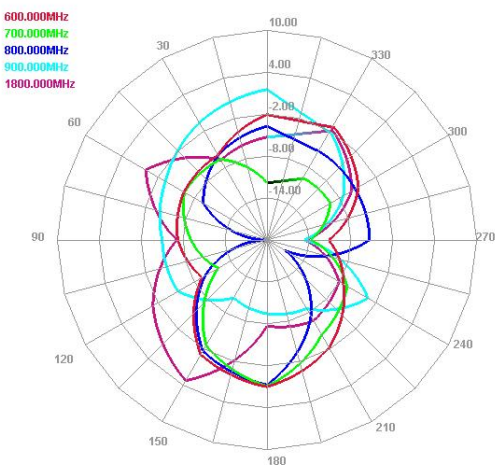

Maswell 5G/4G/WiFi MIMO Panel Antenna 600-8000MHz

AN_Master_001-2

Mechanical dimension

Maswell 5G/4G/WiFi MIMO Panel Antenna

600-8000MHz

AN_Master_001-2

Specifications

Item	Specifications	
Antenna1	Center Frequency	600-8000MHz
	Polarization	Linear (+45°)
	Gain	6.0dBi
	V.S.W.R	<2.0
	Impedance	50Ω
	Isolation	15dB
Antenna2	Center Frequency	600-8000MHz
	Polarization	Linear (-45°)
	Gain	6.0dBi
	V.S.W.R	<2.0
	Impedance	50Ω
	Isolation	15dB
Mechanical	Dimension	22cm*22cm*4.5cm
	Weight	1380g
	Cable	Customizable
	Connector	SMA
	Mounting Method	U bolt /Screw
Environmental	Operating Temperature	-40°C~+85°C
	Waterproof	IP67
	UV stabilized:	YES
	Vibration	10 to 55Hz with 1.5mm amplitude 2hours
	Environmentally Friendly	ROHS Compliant

Measured results:

VSWR

Antenna 1 (Main)

Antenna 2 (AUX)

Maswell 5G/4G/WiFi MIMO Panel Antenna 600-8000MHz

AN_Master_001-2

Measured results:

Isolation

Maswell 5G/4G/WiFi MIMO Panel Antenna 600-8000MHz

AN_Master_001-2

Radiation pattern: low frequency

Antenna 1

E plane

H plane

Antenna 2

E plane

H plane

Maswell 5G/4G/WiFi MIMO Panel Antenna 600-8000MHz

AN_Master_001-2

Radiation pattern: medium frequency

Antenna 1

E plane

H plane

Antenna 2