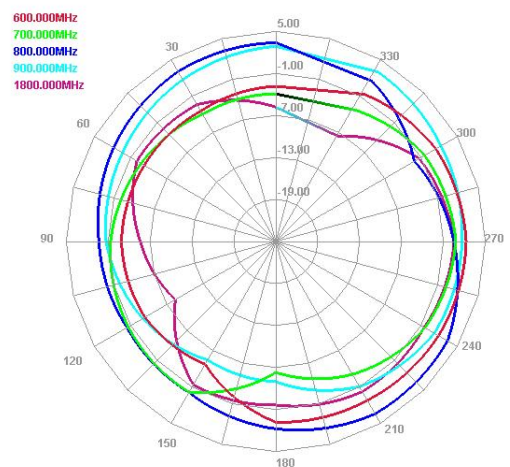

Maswell 5G/4G/WiFi MIMO Panel Antenna 600-8000MHz

AN_Master_001-2

Mechanical dimension

Maswell 5G/4G/WiFi MIMO Panel Antenna

600-8000MHz

AN_Master_001-2

Specifications

Item	Specifications	
Antenna1	Center Frequency	600-8000MHz
	Polarization	Linear (+45°)
	Gain	6.0dBi
	V.S.W.R	<2.0
	Impedance	50Ω
	Isolation	15dB
Antenna2	Center Frequency	600-8000MHz
	Polarization	Linear (-45°)
	Gain	6.0dBi
	V.S.W.R	<2.0
	Impedance	50Ω
	Isolation	15dB
Mechanical	Dimension	22cm*22cm*4.5cm
	Weight	1380g
	Cable	Customizable
	Connector	SMA
	Mounting Method	U bolt /Screw
Environmental	Operating Temperature	-40°C~+85°C
	Waterproof	IP67
	UV stabilized:	YES
	Vibration	10 to 55Hz with 1.5mm amplitude 2hours
	Environmentally Friendly	ROHS Compliant

Measured results:

VSWR

Antenna 1 (Main)

Antenna 2 (AUX)

Maswell 5G/4G/WiFi MIMO Panel Antenna 600-8000MHz

AN_Master_001-2

Measured results:

Isolation

Maswell 5G/4G/WiFi MIMO Panel Antenna 600-8000MHz

AN_Master_001-2

Radiation pattern: low frequency

Antenna 1

E plane

H plane

Antenna 2

E plane

H plane

Maswell 5G/4G/WiFi MIMO Panel Antenna 600-8000MHz

AN_Master_001-2

Radiation pattern: medium frequency

Antenna 1

E plane

H plane

Antenna 2