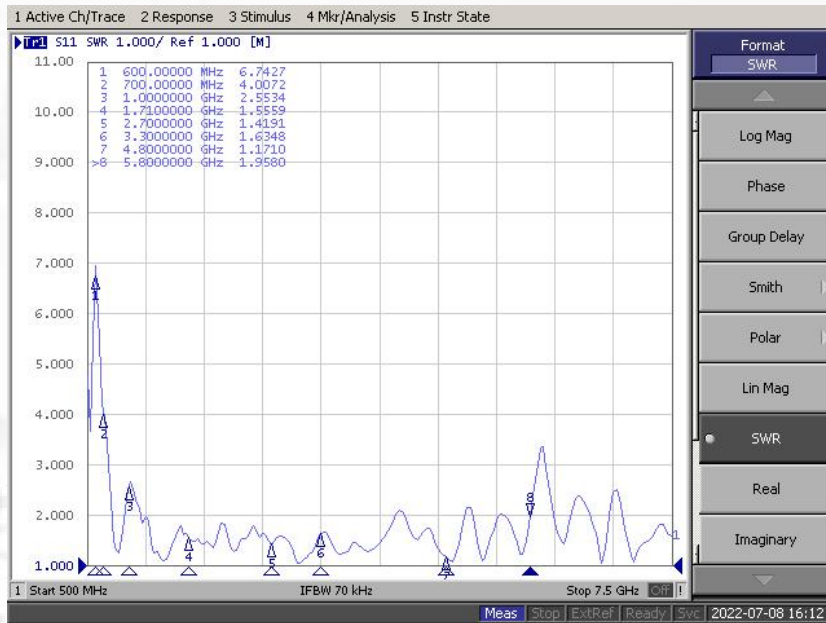

Maswell 5G/4G/WiFi MIMO Panel Antenna 600-8000MHz

AN_Master_001-2

Mechanical dimension

Maswell 5G/4G/WiFi MIMO Panel Antenna

600-8000MHz

AN_Master_001-2

Specifications

Item	Specifications	
Antenna1	Center Frequency	600-8000MHz
	Polarization	Linear (+45°)
	Gain	6.0dBi
	V.S.W.R	<2.0
	Impedance	50Ω
	Isolation	15dB
Antenna2	Center Frequency	600-8000MHz
	Polarization	Linear (-45°)
	Gain	6.0dBi
	V.S.W.R	<2.0
	Impedance	50Ω
	Isolation	15dB
Mechanical	Dimension	22cm*22cm*4.5cm
	Weight	1380g
	Cable	Customizable
	Connector	SMA
	Mounting Method	U bolt /Screw
Environmental	Operating Temperature	-40°C~+85°C
	Waterproof	IP67
	UV stabilized:	YES
	Vibration	10 to 55Hz with 1.5mm amplitude 2hours
	Environmentally Friendly	ROHS Compliant

Maswell 5G/4G/WiFi MIMO Panel Antenna 600-8000MHz

AN_Master_001-2

Measured results:

S11

Antenna 1 (Main)

Antenna 2 (AUX)

Maswell 5G/4G/WiFi MIMO Panel Antenna 600-8000MHz

AN_Master_001-2

Measured results:

VSWR

Antenna 1 (Main)

Antenna 2 (AUX)

Maswell 5G/4G/WiFi MIMO Panel Antenna 600-8000MHz

AN_Master_001-2

Measured results:

Isolation