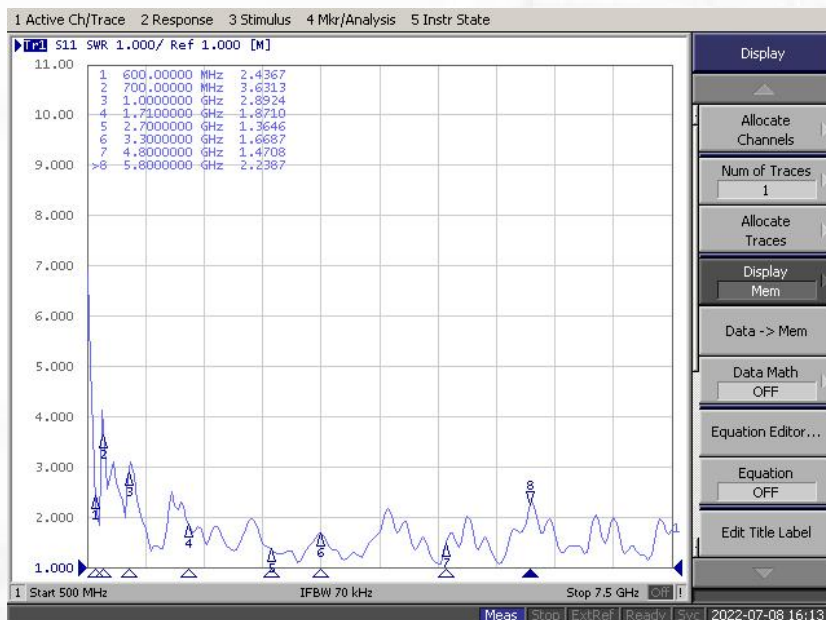

Maswell 5G/4G/WiFi MIMO Panel Antenna 600-8000MHz

AN_Master_001-2

Mechanical dimension

Maswell 5G/4G/WiFi MIMO Panel Antenna

600-8000MHz

AN_Master_001-2

Specifications

Item	Specifications	
Antenna1	Center Frequency	600-8000MHz
	Polarization	Linear (+45°)
	Gain	6.0dBi
	V.S.W.R	<2.0
	Impedance	50Ω
	Isolation	15dB
Antenna2	Center Frequency	600-8000MHz
	Polarization	Linear (-45°)
	Gain	6.0dBi
	V.S.W.R	<2.0
	Impedance	50Ω
	Isolation	15dB
Mechanical	Dimension	22cm*22cm*4.5cm
	Weight	1380g
	Cable	Customizable
	Connector	SMA
	Mounting Method	U bolt /Screw
Environmental	Operating Temperature	-40°C~+85°C
	Waterproof	IP67
	UV stabilized:	YES
	Vibration	10 to 55Hz with 1.5mm amplitude 2hours
	Environmentally Friendly	ROHS Compliant

Maswell 5G/4G/WiFi MIMO Panel Antenna 600-8000MHz

AN_Master_001-2

Measured results:

S11

Antenna 1 (Main)

Antenna 2 (AUX)

Maswell 5G/4G/WiFi MIMO Panel Antenna 600-8000MHz

AN_Master_001-2

Measured results:

VSWR

Antenna 1 (Main)

Antenna 2 (AUX)

Maswell 5G/4G/WiFi MIMO Panel Antenna 600-8000MHz

AN_Master_001-2

Measured results:

Isolation