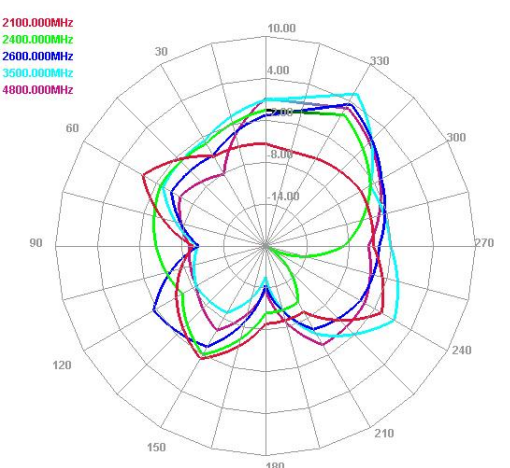

Maswell 5G/4G/WiFi MIMO Panel Antenna 600-8000MHz

AN_Master_001-2

Radiation pattern: low frequency

Antenna 1

E plane

H plane

Antenna 2

E plane

H plane

Maswell 5G/4G/WiFi MIMO Panel Antenna 600-8000MHz

AN_Master_001-2

Radiation pattern: medium frequency

Antenna 1

E plane

H plane

Antenna 2

E plane

H plane

Maswell 5G/4G/WiFi MIMO Panel Antenna 600-8000MHz

AN_Master_001-2

Radiation pattern: high frequency

Antenna 1

E plane

H plane

Antenna 2

E plane

H plane

Maswell 5G/4G/WiFi MIMO Panel Antenna 600-8000MHz

AN_Master_001-2

Measured Gain Performances (Antenna 1)

Freq (MHz)	Effi (%)	Gain (dBi)
600	49.54	2.25
650	50.1	0.8
700	51.47	1.35
750	60.18	2.34
800	82.03	3.43
850	79.01	4.01
900	72.49	3.32
950	66.85	3.61
1000	81.02	4.93
1050	85.14	5.45
1100	84.27	5.4
1150	92.99	5.74
1200	95.46	5.66
1250	100.65	6.93
1300	102.41	6.81
1350	91.17	5.79
1400	89.87	5.69
1450	104.09	6.18
1500	86.43	3.81
1550	84.55	4.42
1600	85.16	3.56
1650	81.36	3.31
1700	77.23	3.77
1750	79.44	4.55
1800	75.3	4.57
1850	73.69	3.98
1900	78.16	3.89
1950	75.08	3.71
2000	73.63	3.8
2050	73.16	4.25
2100	73.43	4.39
2150	60.17	3.86
2200	65.77	4.16
2250	75.59	4.03
2300	77.7	5
2350	82.09	5.28
2400	81.84	4.54