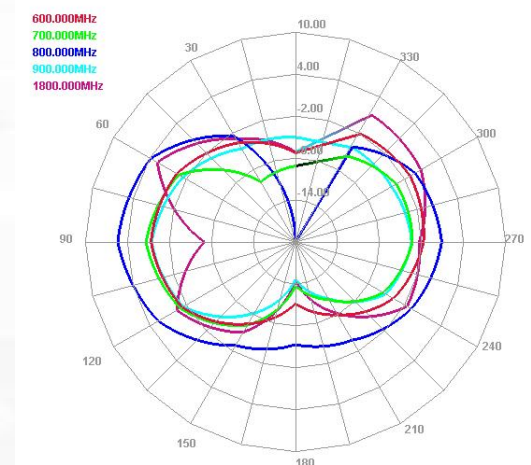

Maswell 5G/4G/WiFi MIMO Panel Antenna 600-8000MHz

AN_Master_001-2

Mechanical dimension

Maswell 5G/4G/WiFi MIMO Panel Antenna

600-8000MHz

AN_Master_001-2

Specifications

Item	Specifications	
Antenna1	Center Frequency	600-8000MHz
	Polarization	Linear (+45°)
	Gain	6.0dBi
	V.S.W.R	<2.0
	Impedance	50Ω
	Isolation	15dB
Antenna2	Center Frequency	600-8000MHz
	Polarization	Linear (-45°)
	Gain	6.0dBi
	V.S.W.R	<2.0
	Impedance	50Ω
	Isolation	15dB
Mechanical	Dimension	22cm*22cm*4.5cm
	Weight	1380g
	Cable	Customizable
	Connector	SMA
	Mounting Method	U bolt /Screw
Environmental	Operating Temperature	-40°C~+85°C
	Waterproof	IP67
	UV stabilized:	YES
	Vibration	10 to 55Hz with 1.5mm amplitude 2hours
	Environmentally Friendly	ROHS Compliant

Measured results:

VSWR

Antenna 1 (Main)

Antenna 2 (AUX)

Maswell 5G/4G/WiFi MIMO Panel Antenna 600-8000MHz

AN_Master_001-2

Measured results:

Isolation

Maswell 5G/4G/WiFi MIMO Panel Antenna 600-8000MHz

AN_Master_001-2

Radiation pattern: low frequency

Antenna 1

E plane

H plane

Antenna 2

E plane

H plane

Maswell 5G/4G/WiFi MIMO Panel Antenna 600-8000MHz

AN_Master_001-2

Radiation pattern: medium frequency

Antenna 1

E plane

H plane

Antenna 2