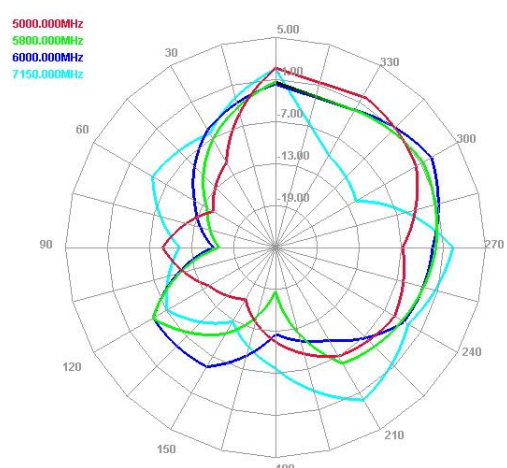

H plane

Maswell 5G/4G/WiFi MIMO Panel Antenna 600-8000MHz

AN_Master_001-2

Radiation pattern: medium frequency

Antenna 1

E plane

H plane

Antenna 2

E plane

H plane

Maswell 5G/4G/WiFi MIMO Panel Antenna 600-8000MHz

AN_Master_001-2

Radiation pattern: high frequency

Antenna 1

E plane

H plane

Antenna 2

E plane

H plane

Maswell 5G/4G/WiFi MIMO Panel Antenna 600-8000MHz

AN_Master_001-2

Measured Gain Performances (Antenna 1)

Freq (MHz)	Effi (%)	Gain (dBi)
600	49.54	2.25
650	50.1	0.8
700	51.47	1.35
750	60.18	2.34
800	82.03	3.43
850	79.01	4.01
900	72.49	3.32
950	66.85	3.61
1000	81.02	4.93
1050	85.14	5.45
1100	84.27	5.4
1150	92.99	5.74
1200	95.46	5.66
1250	100.65	6.93
1300	102.41	6.81
1350	91.17	5.79
1400	89.87	5.69
1450	104.09	6.18
1500	86.43	3.81
1550	84.55	4.42
1600	85.16	3.56
1650	81.36	3.31
1700	77.23	3.77
1750	79.44	4.55
1800	75.3	4.57
1850	73.69	3.98
1900	78.16	3.89
1950	75.08	3.71
2000	73.63	3.8
2050	73.16	4.25
2100	73.43	4.39
2150	60.17	3.86
2200	65.77	4.16
2250	75.59	4.03
2300	77.7	5
2350	82.09	5.28
2400	81.84	4.54