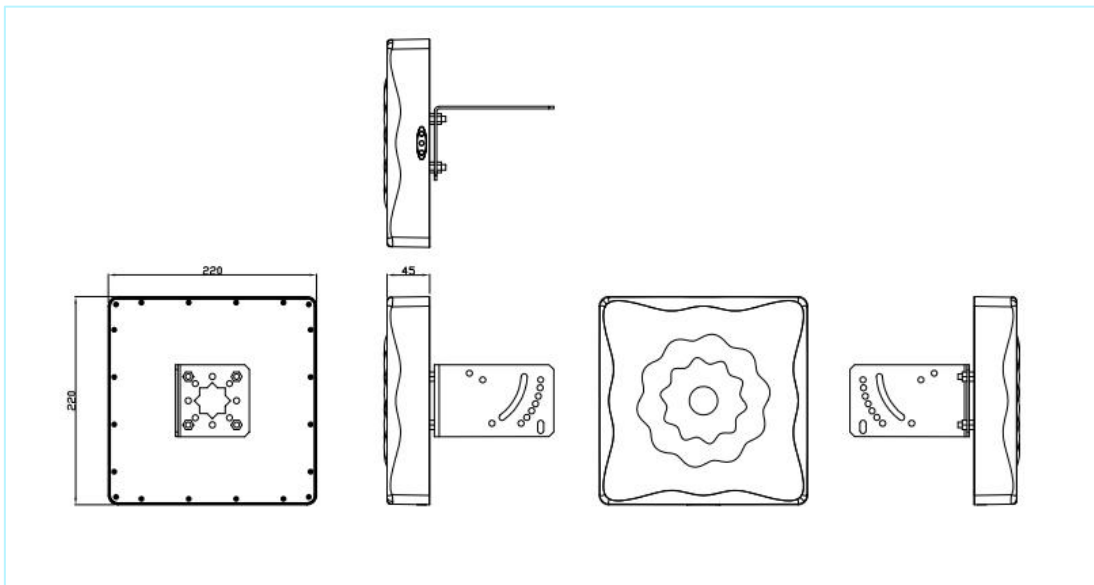

Maswell 5G/4G/WiFi MIMO Panel Antenna 600-8000MHz

AN_Master_001-2

Mechanical dimension

Maswell 5G/4G/WiFi MIMO Panel Antenna

600-8000MHz

AN_Master_001-2

Specifications

Item	Specifications	
Antenna1	Center Frequency	600-8000MHz
	Polarization	Linear (+45°)
	Gain	6.0dBi
	V.S.W.R	<2.0
	Impedance	50Ω
	Isolation	15dB
Antenna2	Center Frequency	600-8000MHz
	Polarization	Linear (-45°)
	Gain	6.0dBi
	V.S.W.R	<2.0
	Impedance	50Ω
	Isolation	15dB
Mechanical	Dimension	22cm*22cm*4.5cm
	Weight	1380g
	Cable	Customizable
	Connector	SMA
	Mounting Method	U bolt /Screw
Environmental	Operating Temperature	-40°C~+85°C
	Waterproof	IP67
	UV stabilized:	YES
	Vibration	10 to 55Hz with 1.5mm amplitude 2hours
	Environmentally Friendly	ROHS Compliant