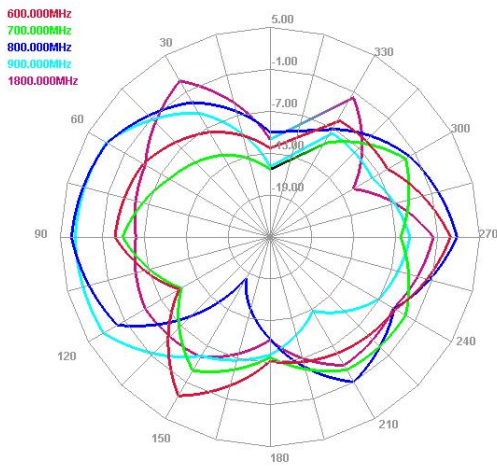

Maswell 5G/4G/WiFi MIMO Panel Antenna 600-8000MHz

AN_Master_001-2

Mechanical dimension

Maswell 5G/4G/WiFi MIMO Panel Antenna

600-8000MHz

AN_Master_001-2

Specifications

Item	Specifications	
Antenna1	Center Frequency	600-8000MHz
	Polarization	Linear (+45°)
	Gain	6.0dBi
	V.S.W.R	<2.0
	Impedance	50Ω
	Isolation	15dB
Antenna2	Center Frequency	600-8000MHz
	Polarization	Linear (-45°)
	Gain	6.0dBi
	V.S.W.R	<2.0
	Impedance	50Ω
	Isolation	15dB
Mechanical	Dimension	22cm*22cm*4.5cm
	Weight	1380g
	Cable	Customizable
	Connector	SMA
	Mounting Method	U bolt /Screw
Environmental	Operating Temperature	-40°C~+85°C
	Waterproof	IP67
	UV stabilized:	YES
	Vibration	10 to 55Hz with 1.5mm amplitude 2hours
	Environmentally Friendly	ROHS Compliant

Maswell 5G/4G/WiFi MIMO Panel Antenna 600-8000MHz

AN_Master_001-2

Measured results:

S11

Antenna 1 (Main)

Antenna 2 (AUX)

Maswell 5G/4G/WiFi MIMO Panel Antenna 600-8000MHz

AN_Master_001-2

Measured results:

VSWR

Antenna 1 (Main)

Antenna 2 (AUX)

Maswell 5G/4G/WiFi MIMO Panel Antenna 600-8000MHz

AN_Master_001-2

Measured results:

Isolation

Maswell 5G/4G/WiFi MIMO Panel Antenna 600-8000MHz

AN_Master_001-2

Radiation pattern: low frequency

Antenna 1

E plane

H plane

Antenna 2

E plane