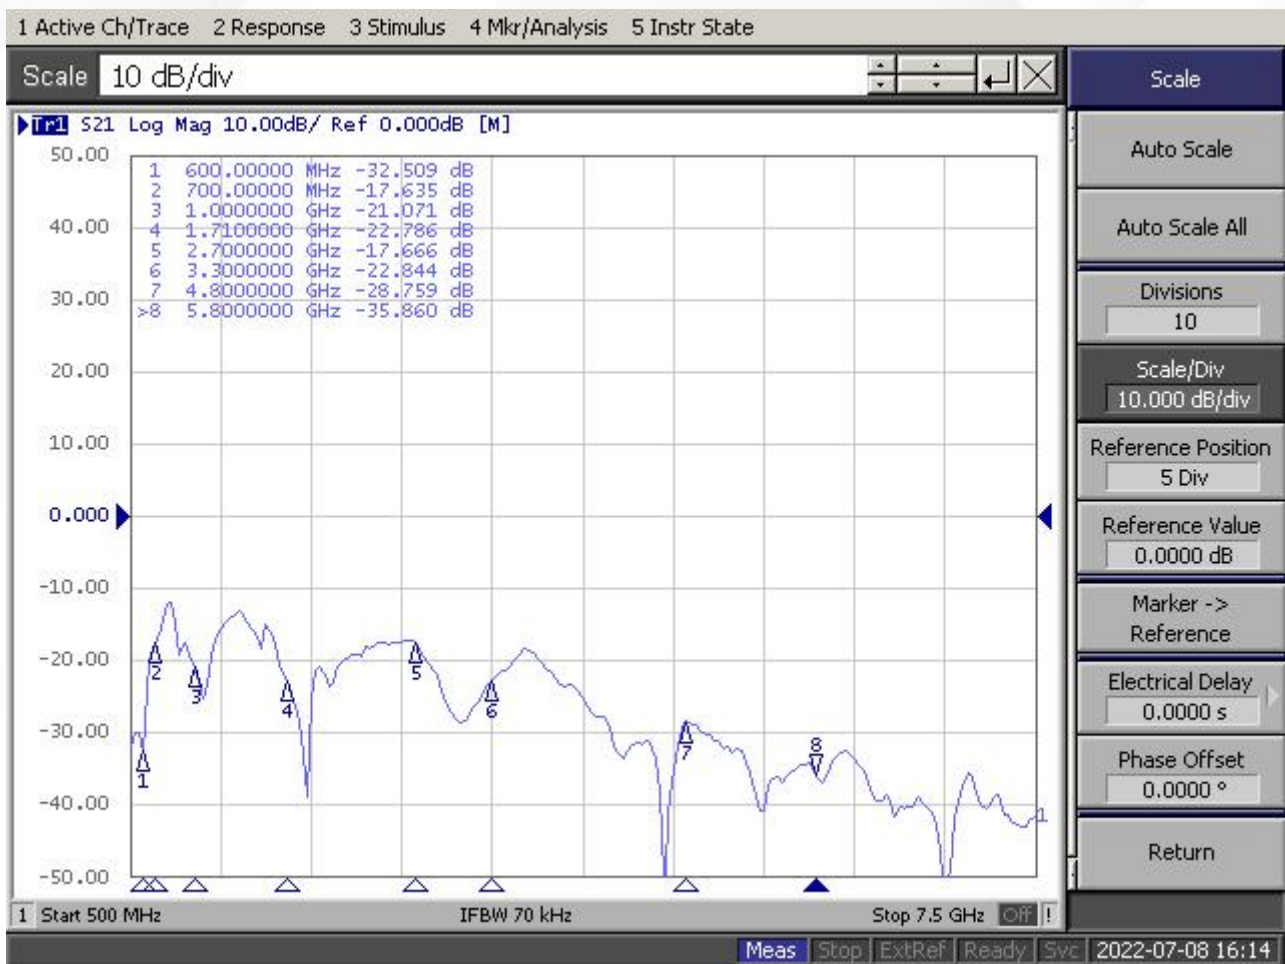

Maswell 5G/4G/WiFi MIMO Panel Antenna 600-8000MHz

AN_Master_001-2

Mechanical dimension

Maswell 5G/4G/WiFi MIMO Panel Antenna

600-8000MHz

AN_Master_001-2

Specifications

Item	Specifications	
Antenna1	Center Frequency	600-8000MHz
	Polarization	Linear (+45°)
	Gain	6.0dBi
	V.S.W.R	<2.0
	Impedance	50Ω
	Isolation	15dB
Antenna2	Center Frequency	600-8000MHz
	Polarization	Linear (-45°)
	Gain	6.0dBi
	V.S.W.R	<2.0
	Impedance	50Ω
	Isolation	15dB
Mechanical	Dimension	22cm*22cm*4.5cm
	Weight	1380g
	Cable	Customizable
	Connector	SMA
	Mounting Method	U bolt /Screw
Environmental	Operating Temperature	-40°C~+85°C
	Waterproof	IP67
	UV stabilized:	YES
	Vibration	10 to 55Hz with 1.5mm amplitude 2hours
	Environmentally Friendly	ROHS Compliant

Maswell 5G/4G/WiFi MIMO Panel Antenna 600-8000MHz

AN_Master_001-2

Measured results:

S11

Antenna 1 (Main)

Antenna 2 (AUX)

Maswell 5G/4G/WiFi MIMO Panel Antenna 600-8000MHz

AN_Master_001-2

Measured results:

VSWR

Antenna 1 (Main)

Antenna 2 (AUX)

Maswell 5G/4G/WiFi MIMO Panel Antenna 600-8000MHz

AN_Master_001-2

Measured results:

Isolation

Maswell 5G/4G/WiFi MIMO Panel Antenna 600-8000MHz

AN_Master_001-2

Radiation pattern: low frequency

Antenna 1

E plane

H plane

Antenna 2

E plane