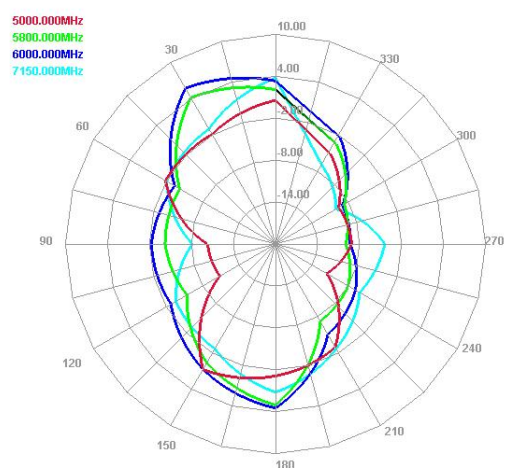

Maswell 5G/4G/WiFi MIMO Panel Antenna 600-8000MHz

AN_Master_001-2

Radiation pattern: low frequency

Antenna 1

E plane

H plane

Antenna 2

E plane

H plane

Maswell 5G/4G/WiFi MIMO Panel Antenna 600-8000MHz

AN_Master_001-2

Radiation pattern: medium frequency

Antenna 1

E plane

H plane

Antenna 2

E plane

H plane

Maswell 5G/4G/WiFi MIMO Panel Antenna 600-8000MHz

AN_Master_001-2

Radiation pattern: high frequency

Antenna 1

E plane

H plane

Antenna 2

E plane

H plane

Maswell 5G/4G/WiFi MIMO Panel Antenna 600-8000MHz

AN_Master_001-2

Measured Gain Performances (Antenna 1)

Freq (MHz)	Effi (%)	Gain (dBi)
600	49.54	2.25
650	50.1	0.8
700	51.47	1.35
750	60.18	2.34
800	82.03	3.43
850	79.01	4.01
900	72.49	3.32
950	66.85	3.61
1000	81.02	4.93
1050	85.14	5.45
1100	84.27	5.4
1150	92.99	5.74
1200	95.46	5.66
1250	100.65	6.93
1300	102.41	6.81
1350	91.17	5.79
1400	89.87	5.69
1450	104.09	6.18
1500	86.43	3.81
1550	84.55	4.42
1600	85.16	3.56
1650	81.36	3.31
1700	77.23	3.77
1750	79.44	4.55
1800	75.3	4.57
1850	73.69	3.98
1900	78.16	3.89
1950	75.08	3.71
2000	73.63	3.8
2050	73.16	4.25
2100	73.43	4.39
2150	60.17	3.86
2200	65.77	4.16
2250	75.59	4.03
2300	77.7	5
2350	82.09	5.28
2400	81.84	4.54