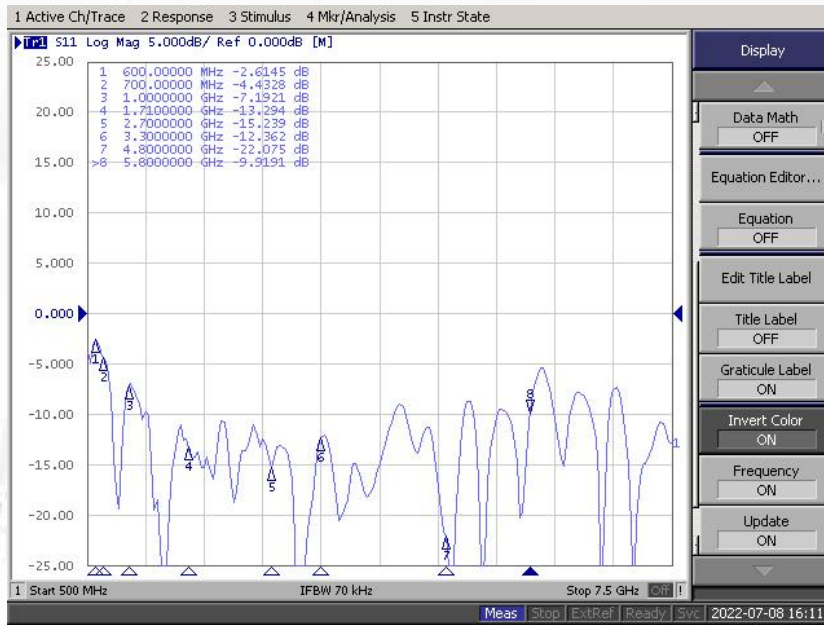

Maswell 5G/4G/WiFi MIMO Panel Antenna 600-8000MHz

AN_Master_001-2

Mechanical dimension

Maswell 5G/4G/WiFi MIMO Panel Antenna

600-8000MHz

AN_Master_001-2

Specifications

Item	Specifications	
Antenna1	Center Frequency	600-8000MHz
	Polarization	Linear (+45°)
	Gain	6.0dBi
	V.S.W.R	<2.0
	Impedance	50Ω
	Isolation	15dB
Antenna2	Center Frequency	600-8000MHz
	Polarization	Linear (-45°)
	Gain	6.0dBi
	V.S.W.R	<2.0
	Impedance	50Ω
	Isolation	15dB
Mechanical	Dimension	22cm*22cm*4.5cm
	Weight	1380g
	Cable	Customizable
	Connector	SMA
	Mounting Method	U bolt /Screw
Environmental	Operating Temperature	-40°C~+85°C
	Waterproof	IP67
	UV stabilized:	YES
	Vibration	10 to 55Hz with 1.5mm amplitude 2hours
	Environmentally Friendly	ROHS Compliant

Maswell 5G/4G/WiFi MIMO Panel Antenna 600-8000MHz

AN_Master_001-2

Product Configuration in Details

- ◆ Support all 5g, 4G, 3G, GSM and dual band WiFi bands in the world!
- ◆ Single antenna meets all wireless protocol needs, no need to buy other antenna!
- ◆ Up to 6dbi gain for various signal transmitting and receiving scenarios!

Maswell 5G/4G/WiFi MIMO Panel Antenna 600-8000MHz

AN_Master_001-2

Measured results:

S11

Antenna 1 (Main)

Antenna 2 (AUX)

Maswell 5G/4G/WiFi MIMO Panel Antenna 600-8000MHz

AN_Master_001-2

Measured results:

VSWR

Antenna 1 (Main)

Antenna 2 (AUX)

Maswell 5G/4G/WiFi MIMO Panel Antenna 600-8000MHz

AN_Master_001-2

Measured results:

Isolation