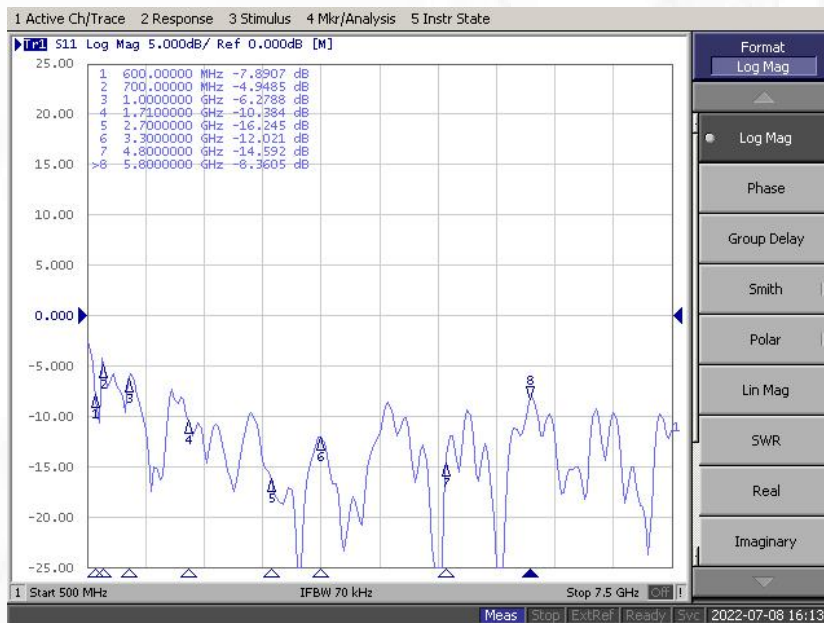

Maswell 5G/4G/WiFi MIMO Panel Antenna 600-8000MHz

AN_Master_001-2

Mechanical dimension

Maswell 5G/4G/WiFi MIMO Panel Antenna

600-8000MHz

AN_Master_001-2

Specifications

Item	Specifications	
Antenna1	Center Frequency	600-8000MHz
	Polarization	Linear (+45°)
	Gain	6.0dBi
	V.S.W.R	<2.0
	Impedance	50Ω
	Isolation	15dB
Antenna2	Center Frequency	600-8000MHz
	Polarization	Linear (-45°)
	Gain	6.0dBi
	V.S.W.R	<2.0
	Impedance	50Ω
	Isolation	15dB
Mechanical	Dimension	22cm*22cm*4.5cm
	Weight	1380g
	Cable	Customizable
	Connector	SMA
	Mounting Method	U bolt /Screw
Environmental	Operating Temperature	-40°C~+85°C
	Waterproof	IP67
	UV stabilized:	YES
	Vibration	10 to 55Hz with 1.5mm amplitude 2hours
	Environmentally Friendly	ROHS Compliant

Maswell 5G/4G/WiFi MIMO Panel Antenna 600-8000MHz

AN_Master_001-2

Product Configuration in Details

- ◆ Support all 5g, 4G, 3G, GSM and dual band WiFi bands in the world!
- ◆ Single antenna meets all wireless protocol needs, no need to buy other antenna!
- ◆ Up to 6dbi gain for various signal transmitting and receiving scenarios!

Maswell 5G/4G/WiFi MIMO Panel Antenna 600-8000MHz

AN_Master_001-2

Measured results:

S11

Antenna 1 (Main)

Antenna 2 (AUX)

Maswell 5G/4G/WiFi MIMO Panel Antenna 600-8000MHz

AN_Master_001-2

Measured results:

VSWR

Antenna 1 (Main)

Antenna 2 (AUX)

Maswell 5G/4G/WiFi MIMO Panel Antenna 600-8000MHz

AN_Master_001-2

Measured results:

Isolation