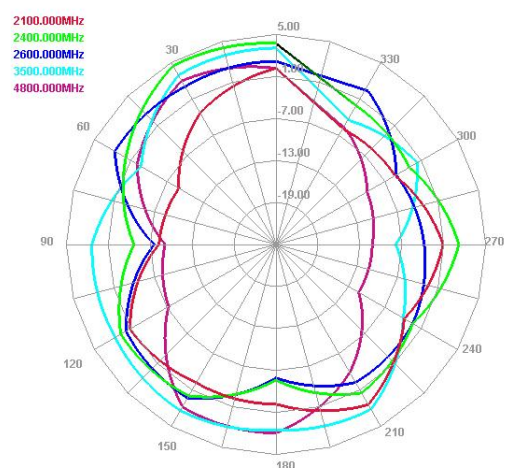

Maswell 5G/4G/WiFi MIMO Panel Antenna 600-8000MHz

AN_Master_001-2

Radiation pattern: low frequency

Antenna 1

E plane

H plane

Antenna 2

E plane

H plane

Maswell 5G/4G/WiFi MIMO Panel Antenna 600-8000MHz

AN_Master_001-2

Radiation pattern: medium frequency

Antenna 1

E plane

H plane

Antenna 2

E plane

H plane

Maswell 5G/4G/WiFi MIMO Panel Antenna 600-8000MHz

AN_Master_001-2

Radiation pattern: high frequency

Antenna 1

E plane

H plane

Antenna 2

E plane

H plane

Maswell 5G/4G/WiFi MIMO Panel Antenna 600-8000MHz

AN_Master_001-2

Measured Gain Performances (Antenna 1)

Freq (MHz)	Effi (%)	Gain (dBi)
600	49.54	2.25
650	50.1	0.8
700	51.47	1.35
750	60.18	2.34
800	82.03	3.43
850	79.01	4.01
900	72.49	3.32
950	66.85	3.61
1000	81.02	4.93
1050	85.14	5.45
1100	84.27	5.4
1150	92.99	5.74
1200	95.46	5.66
1250	100.65	6.93
1300	102.41	6.81
1350	91.17	5.79
1400	89.87	5.69
1450	104.09	6.18
1500	86.43	3.81
1550	84.55	4.42
1600	85.16	3.56
1650	81.36	3.31
1700	77.23	3.77
1750	79.44	4.55
1800	75.3	4.57
1850	73.69	3.98
1900	78.16	3.89
1950	75.08	3.71
2000	73.63	3.8
2050	73.16	4.25
2100	73.43	4.39
2150	60.17	3.86
2200	65.77	4.16
2250	75.59	4.03
2300	77.7	5
2350	82.09	5.28
2400	81.84	4.54