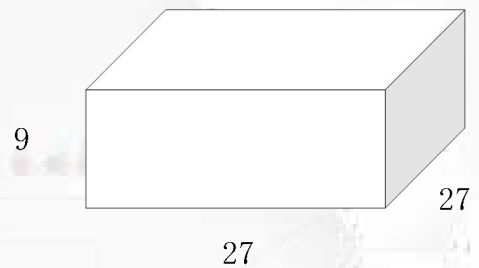

Maswell 5G/4G/WiFi MIMO Panel Antenna 600-8000MHz

AN_Master_001-2

Package

AN_Master_001-2

Package with one cartoon:

Cable dimension: 27cm*27cm*9cm

Antenna weight: 1380g

Unit:cm