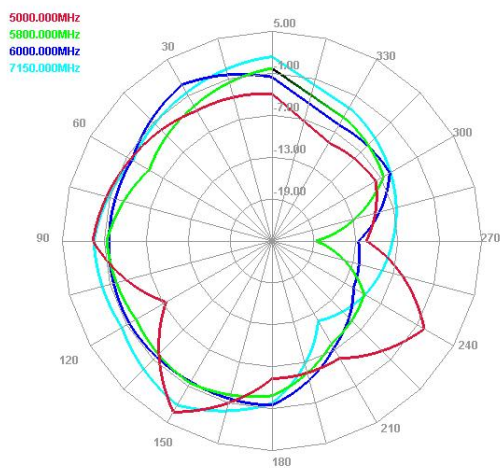

H plane

Maswell 5G/4G/WiFi MIMO Panel Antenna 600-8000MHz

AN_Master_001-2

Radiation pattern: medium frequency

Antenna 1

E plane

H plane

Antenna 2

E plane

H plane

Maswell 5G/4G/WiFi MIMO Panel Antenna 600-8000MHz

AN_Master_001-2

Radiation pattern: high frequency

Antenna 1

E plane

H plane

Antenna 2

E plane

H plane

Maswell 5G/4G/WiFi MIMO Panel Antenna 600-8000MHz

AN_Master_001-2

Measured Gain Performances (Antenna 1)

Freq (MHz)	Effi (%)	Gain (dBi)
600	49.54	2.25
650	50.1	0.8
700	51.47	1.35
750	60.18	2.34
800	82.03	3.43
850	79.01	4.01
900	72.49	3.32
950	66.85	3.61
1000	81.02	4.93
1050	85.14	5.45
1100	84.27	5.4
1150	92.99	5.74
1200	95.46	5.66
1250	100.65	6.93
1300	102.41	6.81
1350	91.17	5.79
1400	89.87	5.69
1450	104.09	6.18
1500	86.43	3.81
1550	84.55	4.42
1600	85.16	3.56
1650	81.36	3.31
1700	77.23	3.77
1750	79.44	4.55
1800	75.3	4.57
1850	73.69	3.98
1900	78.16	3.89
1950	75.08	3.71
2000	73.63	3.8
2050	73.16	4.25
2100	73.43	4.39
2150	60.17	3.86
2200	65.77	4.16
2250	75.59	4.03
2300	77.7	5
2350	82.09	5.28
2400	81.84	4.54