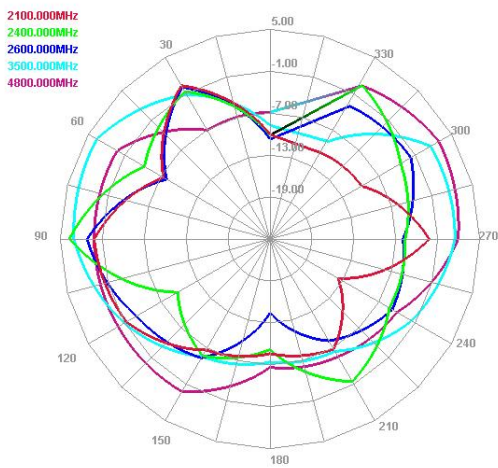

Maswell 5G/4G/WiFi MIMO Panel Antenna 600-8000MHz

AN_Master_001-2

Mechanical dimension

Maswell 5G/4G/WiFi MIMO Panel Antenna

600-8000MHz

AN_Master_001-2

Specifications

Item	Specifications	
Antenna1	Center Frequency	600-8000MHz
	Polarization	Linear (+45°)
	Gain	6.0dBi
	V.S.W.R	<2.0
	Impedance	50Ω
	Isolation	15dB
Antenna2	Center Frequency	600-8000MHz
	Polarization	Linear (-45°)
	Gain	6.0dBi
	V.S.W.R	<2.0
	Impedance	50Ω
	Isolation	15dB
Mechanical	Dimension	22cm*22cm*4.5cm
	Weight	1380g
	Cable	Customizable
	Connector	SMA
	Mounting Method	U bolt /Screw
Environmental	Operating Temperature	-40°C~+85°C
	Waterproof	IP67
	UV stabilized:	YES
	Vibration	10 to 55Hz with 1.5mm amplitude 2hours
	Environmentally Friendly	ROHS Compliant

Measured results:

VSWR

Antenna 1 (Main)

Antenna 2 (AUX)

Maswell 5G/4G/WiFi MIMO Panel Antenna 600-8000MHz

AN_Master_001-2

Measured results:

Isolation

Maswell 5G/4G/WiFi MIMO Panel Antenna 600-8000MHz

AN_Master_001-2

Radiation pattern: low frequency

Antenna 1

E plane

H plane

Antenna 2

E plane

H plane

Maswell 5G/4G/WiFi MIMO Panel Antenna 600-8000MHz

AN_Master_001-2

Radiation pattern: medium frequency

Antenna 1

E plane

H plane

Antenna 2