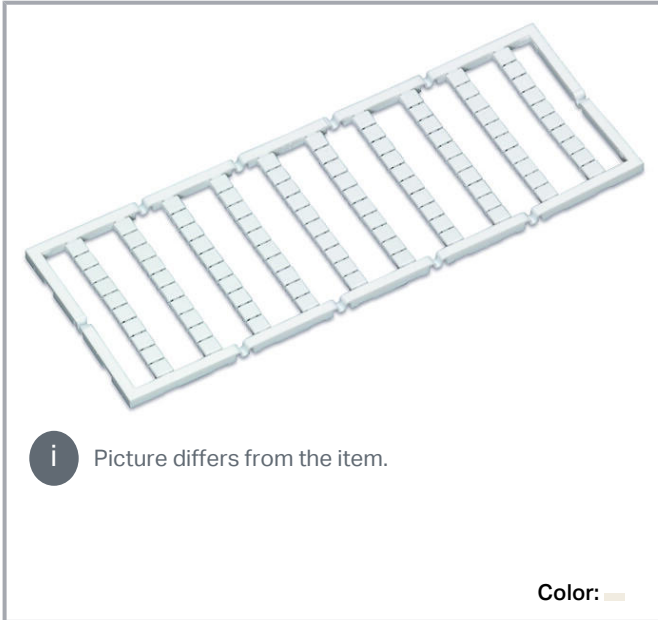

Data sheet | Item number: 247-541

Mini-WSB marking card; as card; MARKED; 900 ... 949 (2x); not stretchable;
Horizontal marking; snap-on type; white

www.wago.com/247-541

Data

Technical data

Suitable	for WAGO I/O System
Marking	900 ... 949
Marking (number)	2
Marking direction	Horizontal marking
Marking color	black
Marking type	Numbers
Representation of the imprint	consecutive numbers per strip
Pre-assembly	10 strips with 10 markers per card

Color	white
UV resistance	EN 60068-2-5:2011
Weight	6.5 g
Fire load	0.201 MJ

Commercial data

Product Group	2 (Terminal Block Accessories)
PU (SPU)	50 (5) Stück
Packaging type	box
Country of origin	DE
GTIN	4017332253673
Customs tariff number	49119900000