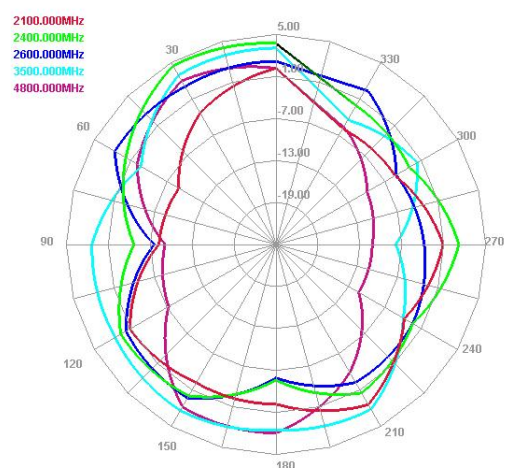

# Maswell 5G/4G/LTE+GNSS Panel MIMO Combo Antenna

AN\_Master\_001-2

Radiation pattern: medium frequency

Antenna 1

E plane

H plane

Antenna 2

E plane