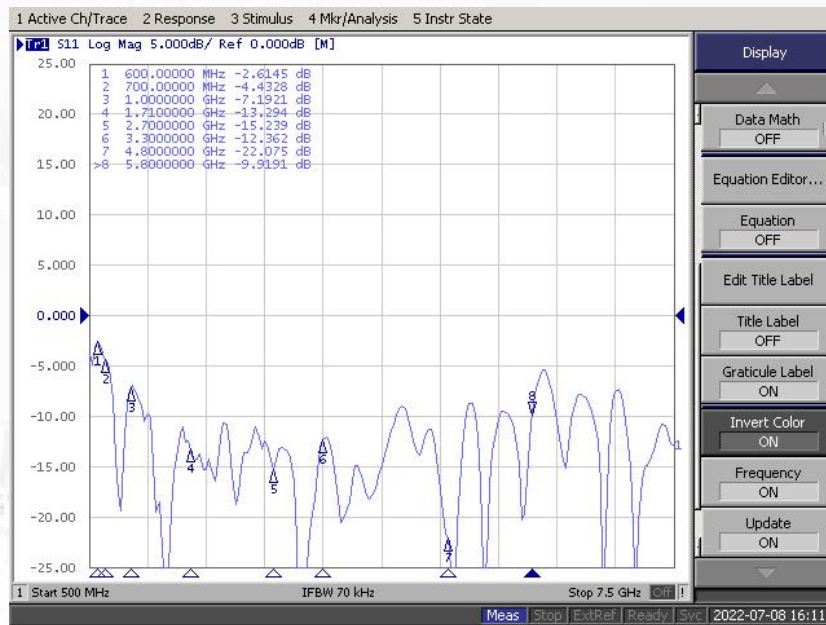

Maswell 5G/4G/LTE+GNSS Panel MIMO Combo Antenna

AN_Master_001-4

Measured results:

S11

Antenna 1 (Main)