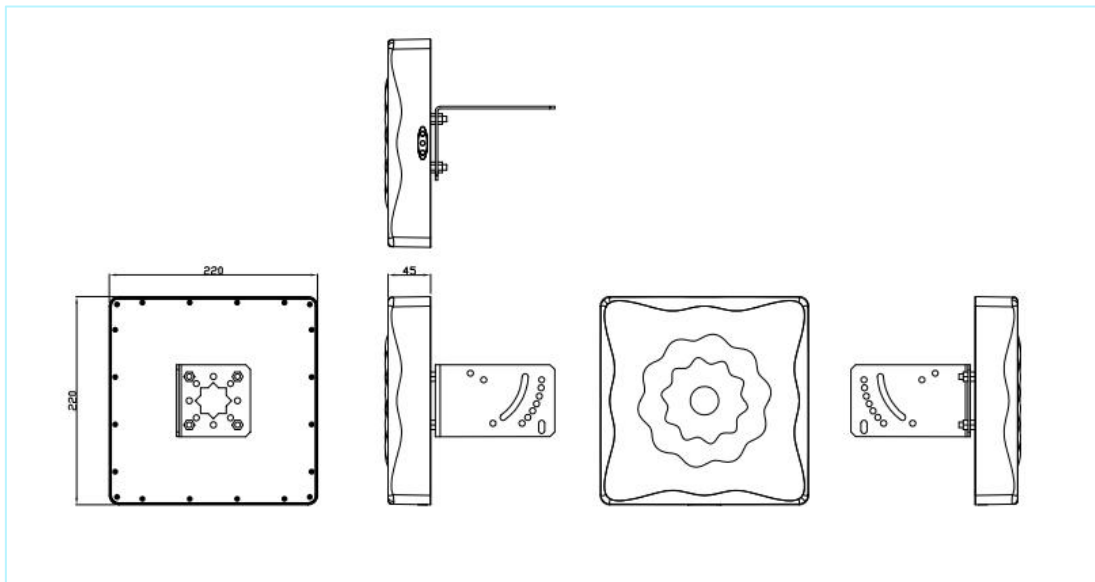

## Maswell 5G/4G/LTE+GNSS Panel MIMO Combo Antenna

AN\_Master\_001-4

### Mechanical dimension