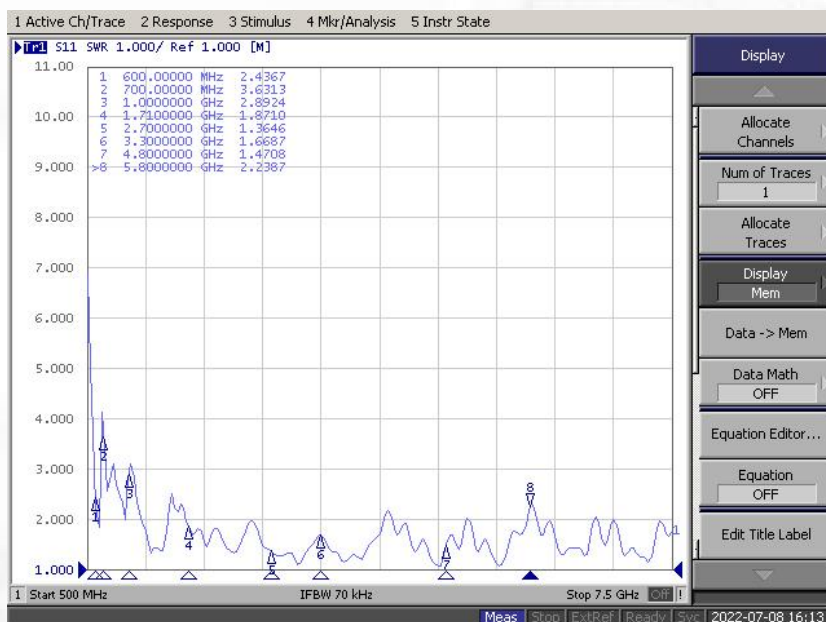

## Measured results:

S11

Antenna 1 (Main)

Antenna 2 (AUX)

# Maswell 5G/4G/LTE+GNSS Panel MIMO Combo Antenna

AN\_Master\_001-4

## Measured results:

VSWR

Antenna 1 (Main)

Antenna 2 (AUX)