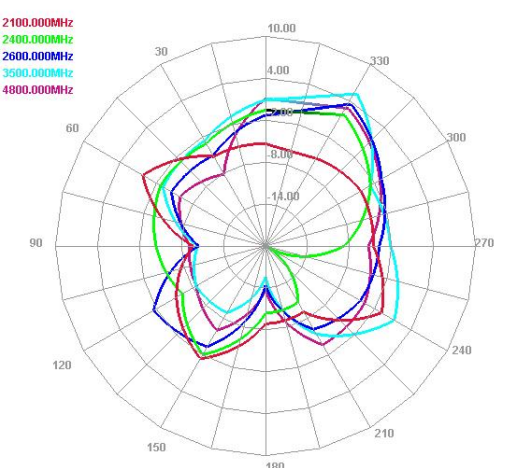

# Maswell 5G/4G/LTE+GNSS Panel MIMO Combo Antenna

AN\_Master\_001-2

Radiation pattern: medium frequency

Antenna 1

E plane

H plane

Antenna 2

E plane