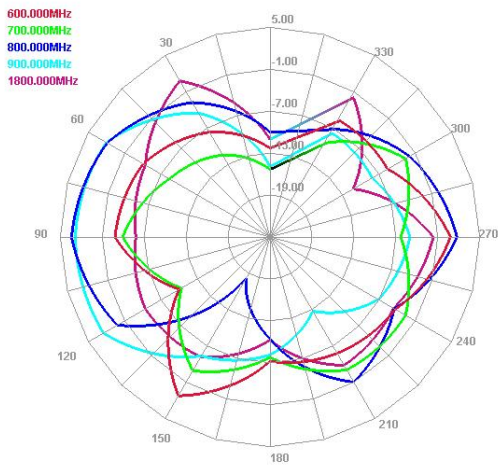

## Measured results:

### Isolation

# Maswell 5G/4G/LTE+GNSS Panel MIMO Combo Antenna

AN\_Master\_001-4

Radiation pattern: low frequency

Antenna 1

E plane

H plane

Antenna 2

E plane