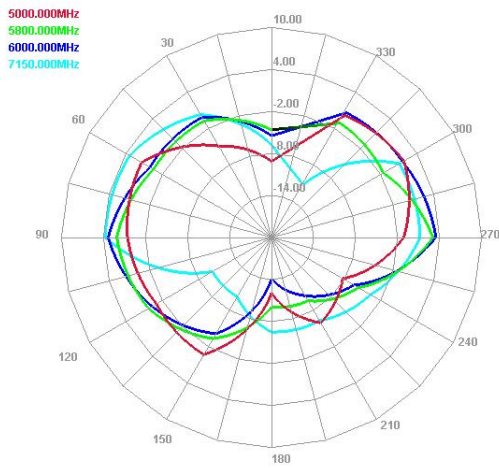

# Maswell 5G/4G/LTE+GNSS Panel MIMO Combo Antenna

AN\_Master\_001-2

Radiation pattern: medium frequency

Antenna 1

E plane

H plane

Antenna 2

E plane

H plane

## Antenna 1

E plane

H plane