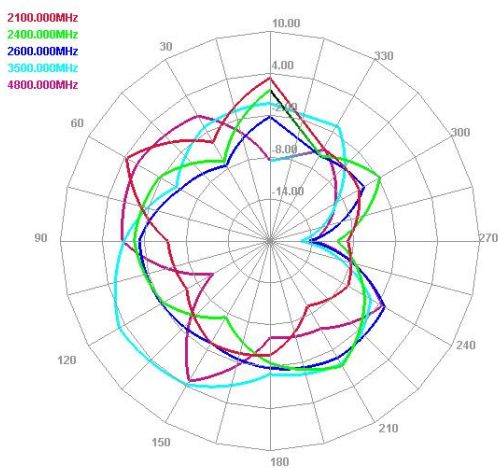

# Maswell 5G/4G/LTE+GNSS Panel MIMO Combo Antenna

AN\_Master\_001-2

Radiation pattern: medium frequency

Antenna 1

E plane

H plane

Antenna 2

E plane