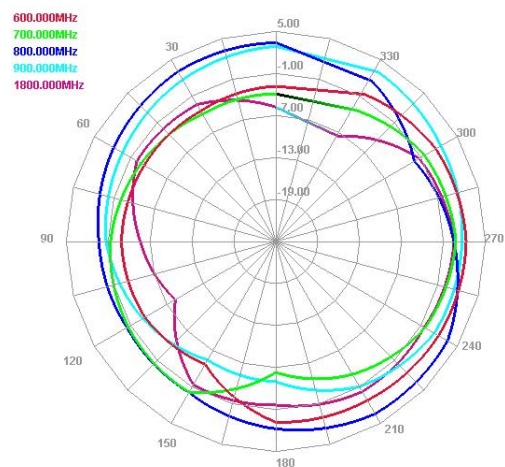

## Measured results:

### Isolation

# Maswell 5G/4G/LTE+GNSS Panel MIMO Combo Antenna

AN\_Master\_001-4

Radiation pattern: low frequency

Antenna 1

E plane

H plane

Antenna 2

E plane