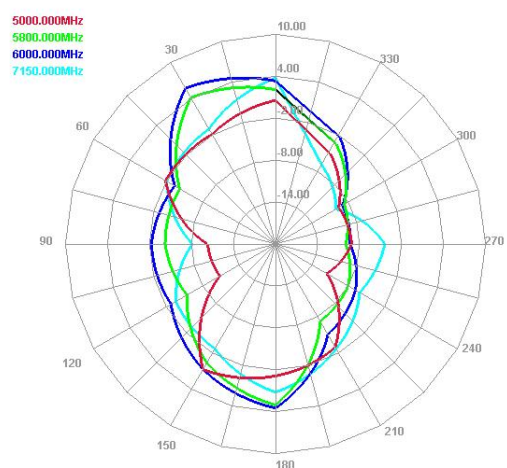

# Maswell 5G/4G/LTE+GNSS Panel MIMO Combo Antenna

AN\_Master\_001-4

Radiation pattern: high frequency

## Antenna 1

E plane

H plane

## Antenna 2

E plane

H plane