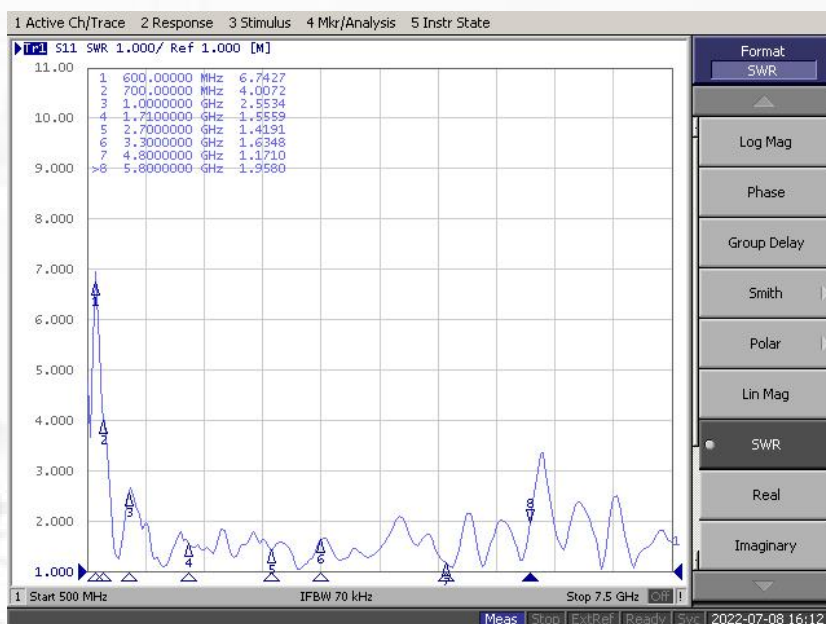

## Measured results:

S11

Antenna 1 (Main)

Antenna 2 (AUX)

## Measured results:

VSWR

Antenna 1 (Main)

Antenna 2 (AUX)