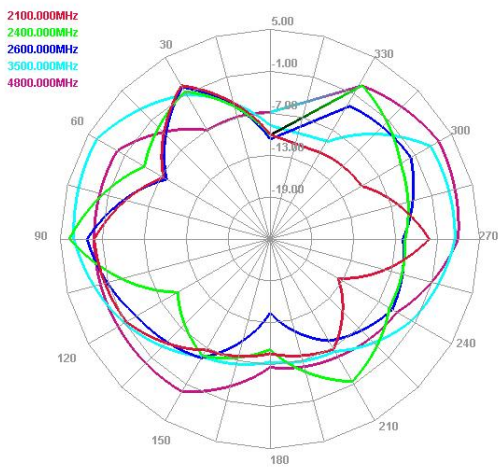

Maswell 5G/4G/LTE+GNSS Panel MIMO Combo Antenna

AN_Master_001-2

Radiation pattern: medium frequency

Antenna 1

E plane