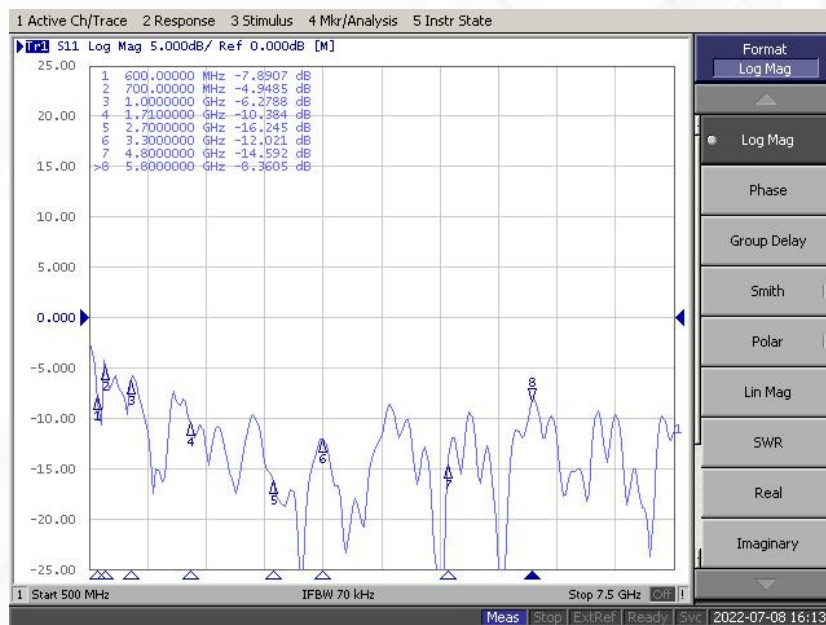

# Maswell 5G/4G/LTE+GNSS Panel MIMO Combo Antenna

AN\_Master\_001-4

## Measured results:

S11

Antenna 1 (Main)

Antenna 2 (AUX)