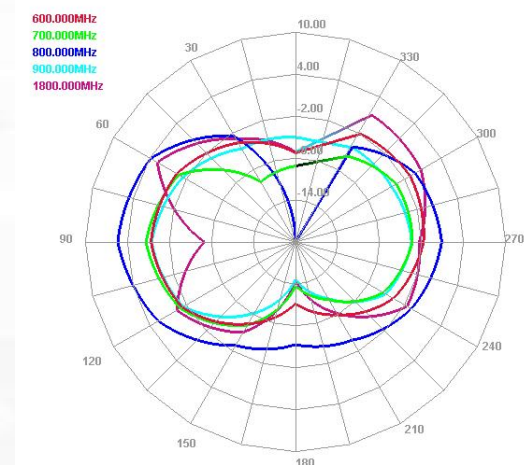

## Measured results:

### Isolation

# Maswell 5G/4G/LTE+GNSS Panel MIMO Combo Antenna

AN\_Master\_001-4

Radiation pattern: low frequency

Antenna 1

E plane

H plane

Antenna 2

E plane