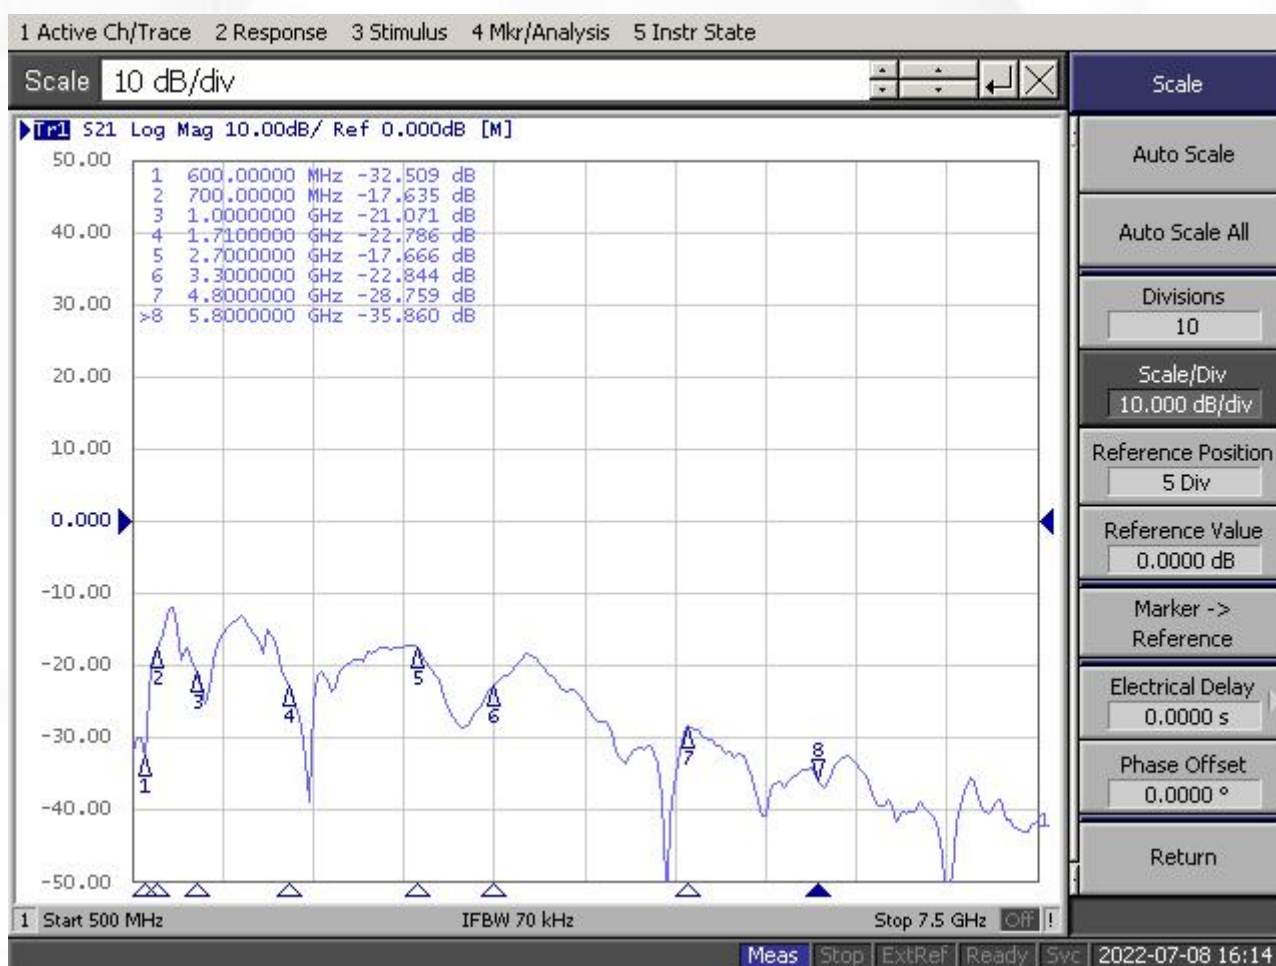

Maswell 5G/4G/LTE+GNSS Panel MIMO Combo Antenna

AN_Master_001-4

Measured results:

Isolation