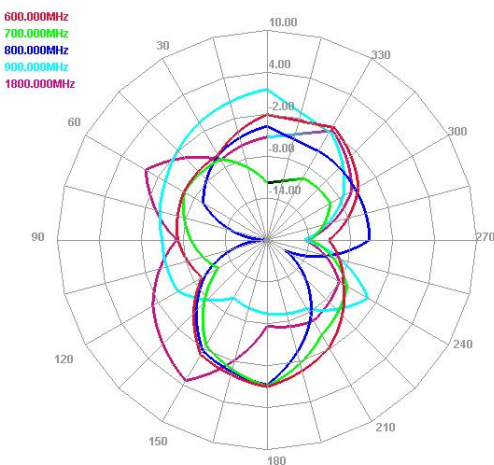

## Measured results:

### Isolation

# Maswell 5G/4G/LTE+GNSS Panel MIMO Combo Antenna

AN\_Master\_001-4

Radiation pattern: low frequency

Antenna 1

E plane

H plane

Antenna 2

E plane