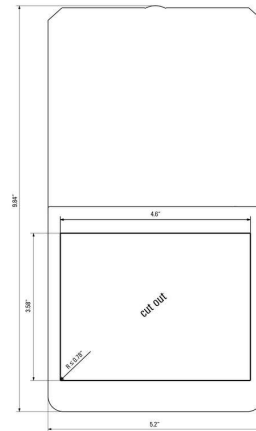

Klingenbergstraße 26

D-32758 Detmold

Germany

www.weidmueller.com

Technical data

Dimensions and weights

Depth	27.5 mm	Depth (inches)	1.083 inch
Height	134 mm	Height (inches)	5.276 inch
Width	132 mm	Width (inches)	5.197 inch
Wall thickness, min.	1 mm	Wall thickness, max.	5 mm
Net weight	806,444 g		

IE-FC-DFM-KEY

Weidmüller Interface GmbH & Co. KG
Klingenbergstraße 26
D-32758 Detmold
Germany

www.weidmueller.com

Drawings

Dimensioned drawing

Unit: mm

Installation cut-out

Unit: mm

Dimensioned drawing

Unit: in

Installation cut-out

Unit: in