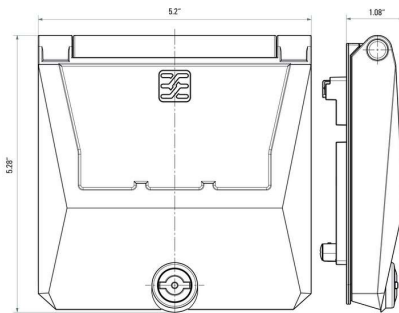

Klingenbergstraße 26

D-32758 Detmold

Germany

www.weidmueller.com

Technical data

Dimensions and weights

Depth	27.5 mm	Depth (inches)	1.083 inch
Height	134 mm	Height (inches)	5.276 inch
Width	132 mm	Width (inches)	5.197 inch
Wall thickness, min.	1 mm	Wall thickness, max.	5 mm
Net weight	806,444 g		

IE-FC-DFM-KEY

Weidmüller Interface GmbH & Co. KG
Klingenbergstraße 26
D-32758 Detmold
Germany

www.weidmueller.com

Drawings

Dimensioned drawing

Unit: mm

Installation cut-out

Unit: mm

Dimensioned drawing

Unit: in

Installation cut-out

Unit: in