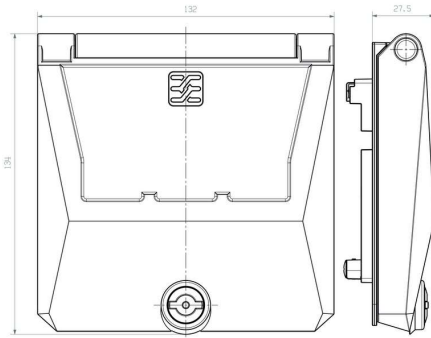

Klingenbergstraße 26

D-32758 Detmold

Germany

www.weidmueller.com

Technical data

Dimensions and weights

Depth	27.5 mm	Depth (inches)	1.083 inch
Height	134 mm	Height (inches)	5.276 inch
Width	132 mm	Width (inches)	5.197 inch
Wall thickness, min.	1 mm	Wall thickness, max.	5 mm
Net weight	806,444 g		

IE-FC-DFM-KEY

Weidmüller Interface GmbH & Co. KG
Klingenbergstraße 26
D-32758 Detmold
Germany

www.weidmueller.com

Drawings

Dimensioned drawing

Unit: mm

Installation cut-out

Unit: mm

Dimensioned drawing

Unit: in

Installation cut-out

Unit: in