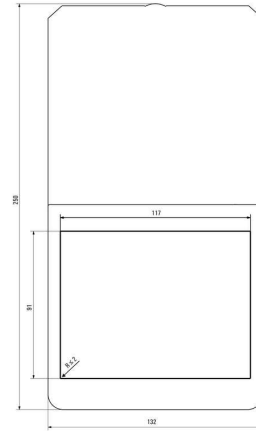

Klingenbergstraße 26

D-32758 Detmold

Germany

www.weidmueller.com

Technical data

Dimensions and weights

Depth	27.5 mm	Depth (inches)	1.083 inch
Height	134 mm	Height (inches)	5.276 inch
Width	132 mm	Width (inches)	5.197 inch
Wall thickness, min.	1 mm	Wall thickness, max.	5 mm
Net weight	806,444 g		

IE-FC-DFM-KEY

Weidmüller Interface GmbH & Co. KG
Klingenbergstraße 26
D-32758 Detmold
Germany

www.weidmueller.com

Drawings

Dimensioned drawing

Unit: mm

Installation cut-out

Unit: mm

Dimensioned drawing

Unit: in

Installation cut-out

Unit: in