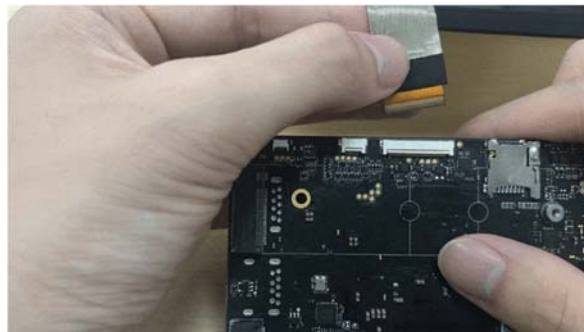

## 30PIN 15CM FPC Cable for LattePanda Alpha & Delta eDP Display

SKU:FIT0630

### INTRODUCTION

The cable was specially designed for LattePanda Alpha & Delta 7inch eDP display. With high flexibility and ultra-thin design, it perfectly transmit the video signal.

LattePanda Alpha: Screen, Case & Streaming Cable

## FEATURES

- LattePanda eDP display cable, specially designed for LattePanda Alpha & Delta 7inch eDP display.
- Easy to install, 30pin 1mm Pitch interface and 11.81inch length for LattePanda Alpha and Delta eDP display, which is extremely soft and compact.
- High flexibility and ultra-thin.
- Unique blocking interference processing to make your video signal even stronger

## SPECIFICATION

- Color: Black
- Pin Number: 30 Pin
- Compatibility: for LattePanda Alpha & Delta 7inch display
- Size: approx. 15x1.5cm/5.91x0.5inch
- Weight: approx. 1g