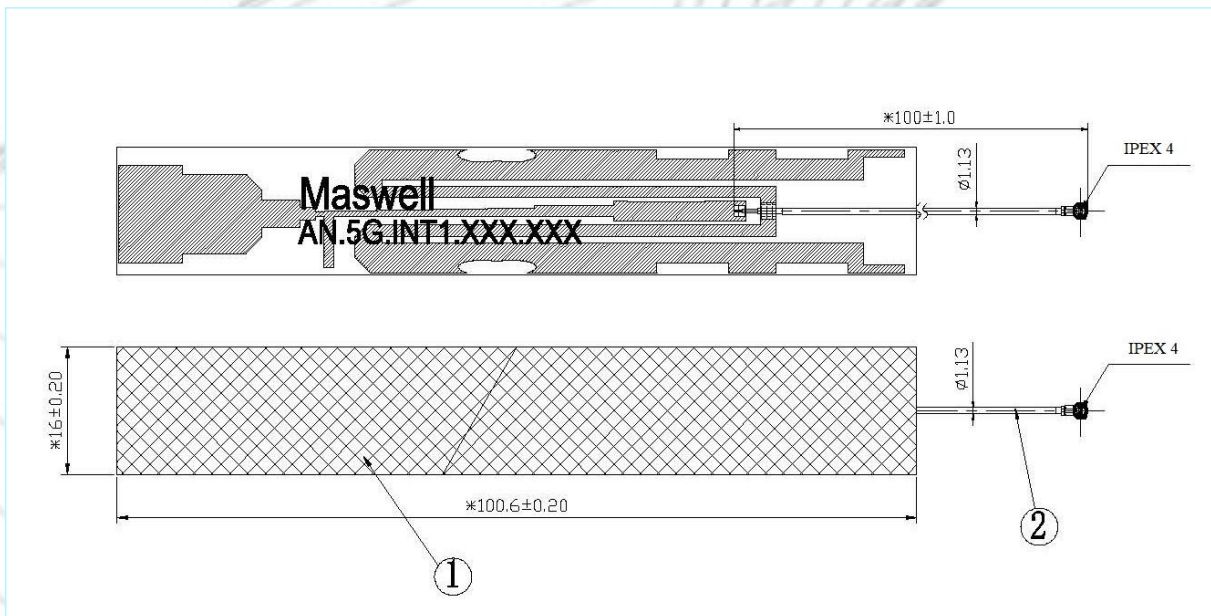

Maswell 5G Internal Antenna Mini-profile

AN.5G.INT1.100.IP4

Mechanical dimension

Maswell 5G Internal Antenna Mini-profile

AN.5G.INT1.100.IP4

Specifications

Item	Specifications	
5G Antenna	Center Frequency	800MHz ~6000MHz
	Gain	2.5dBi (Max)
	Efficiency	>50%
Mechanical	Dimension	10cm *1.6cm (exclude cable)
	Material	FPC
	Cable Type	RF1.13
	Cable Length	10cm
	Connector	IPEX4

Maswell 5G Internal Antenna Mini-profile

AN.5G.INT1.100.IP4

S11

Maswell 5G Internal Antenna Mini-profile

AN.5G.INT1.100.IP4

VSWR

Maswell 5G Internal Antenna Mini-profile

AN.5G.INT1.100.IP4