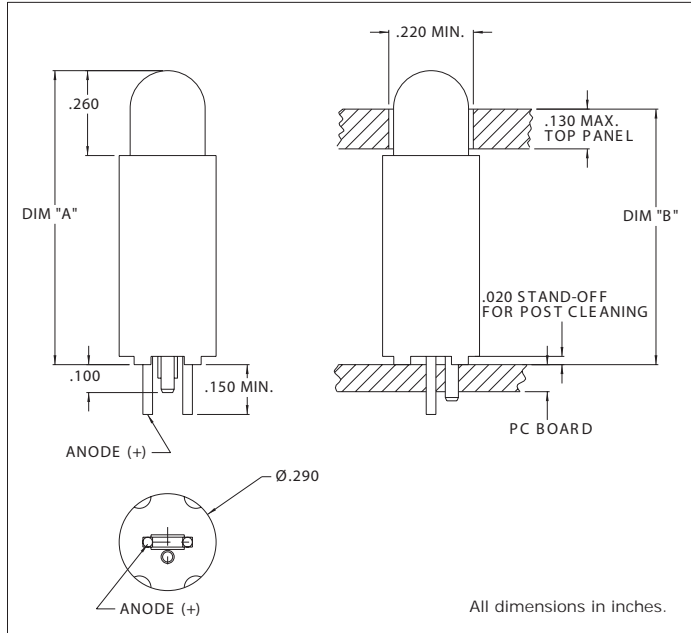

## 5330H Series Variable Height LED T-1 3/4 (5mm) Lamp Assembly

#### Features

- Block mounting design and spacing-alignment saves assembly cost and time.
- Super Brite T-1 3/4 diffused LED-wide angle viewing.
- Press-in mounting pin secures assembly to PC board while being soldered.
- Standoffs prevent flux entrapment.

Housing: Black Nylon, UL94V-0

Mounting hole pattern on page 1-X6.