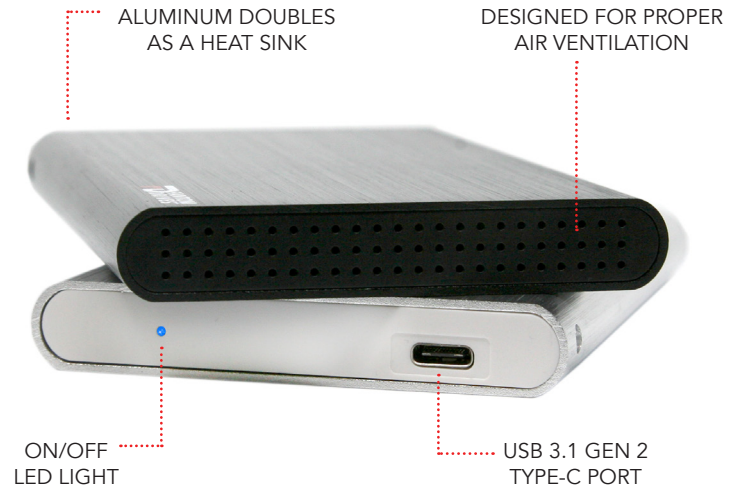

Budget Friendly Without Compromise

G31 SSD is made for everyday use with Desktops, Laptops, Xbox One, PlayStation 4 and many different devices. Made budget friendly, G31 does not sacrifice quality and reliability and uses the best chipset and SSD in the market. G31 offers best in class 5 year warranty across all capacities.

Product Engineering

Sleek, Strong Aluminum

The hard bodied aluminum provides maximum protection and durability. It was designed to be sleek and compact in size to allow for grand adventures or everyday use. The 1/16" aluminum casing also doubles as a heat sink allowing the G31 to operate fan-free and silently. With shock resistant and high quality aluminum, the solid state drive can remain intact and not shaken or easily broken like most common drives.

Reliable Storage for PC or Mac

Compatible with Windows (Vista, 7, 8, 10 or newer), Mac OS X or newer (great for MacBook Pro /Time Machine backup), PlayStation (PS4), Xbox One (Original, S, X). The G31 comes in varying capacities, 250GB, 500GB, 1TB, 2TB and 4TB.

USB Type-C and A Compatible

G31 keeps both legacy and new devices in mind. It comes with both USB Type-C to C and USB Type-C to A to allow use with both present and new technology.