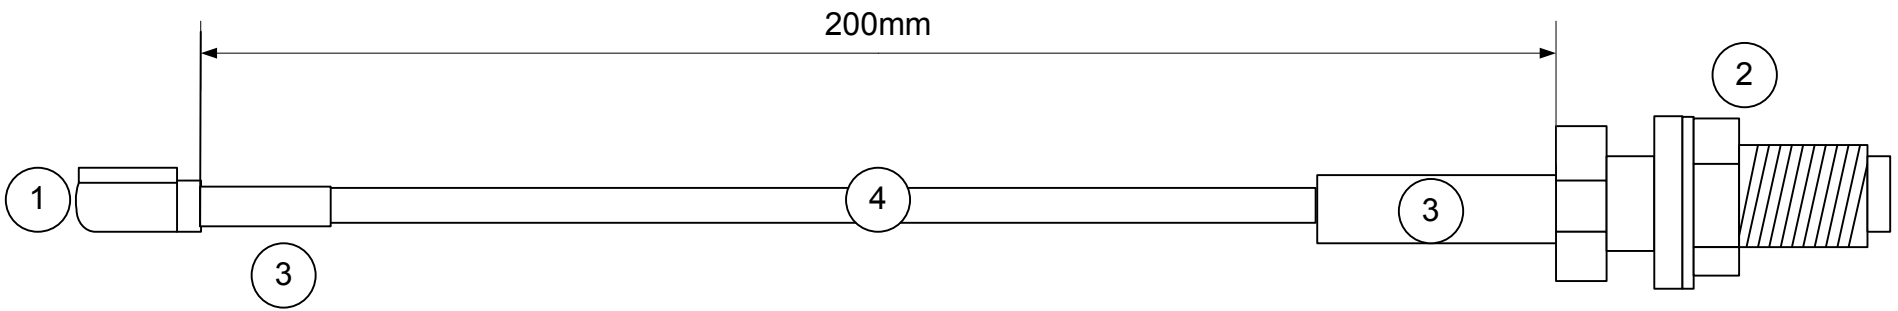

8 7 6 5 4 3 2 1

H
G
F
E
D
C
B
A

H
G
F
E
D
C
B
A

Waterproof SMA!

NOT TO SCALE

Notes

- 1. UFL Right Angle
- 2. Waterproof SMA Female Bulkhead Straight
- 3. Heatshrink
- 4. RG178 Coax cable

Nominal Impedance: 50ohm
RoHS compliant

All Dimensions in mm

DESCRIPTION				
Cable Assy UFL to SMA(F) waterproof Bulkhead cable Assy 200mm				
FILENAME	DRAWN BY	DATE	REVISED	PAGE
CBA-UFLSMAF20IP-1.VSD	SKA		03/12/2015	1 of 1
REVISIONS				
ZONE	REV	DESCRIPTION	DATE	APPROVED
N/A	1	First Issue	12/11/15	
	2			
	3			
	4			
	5			
	6			