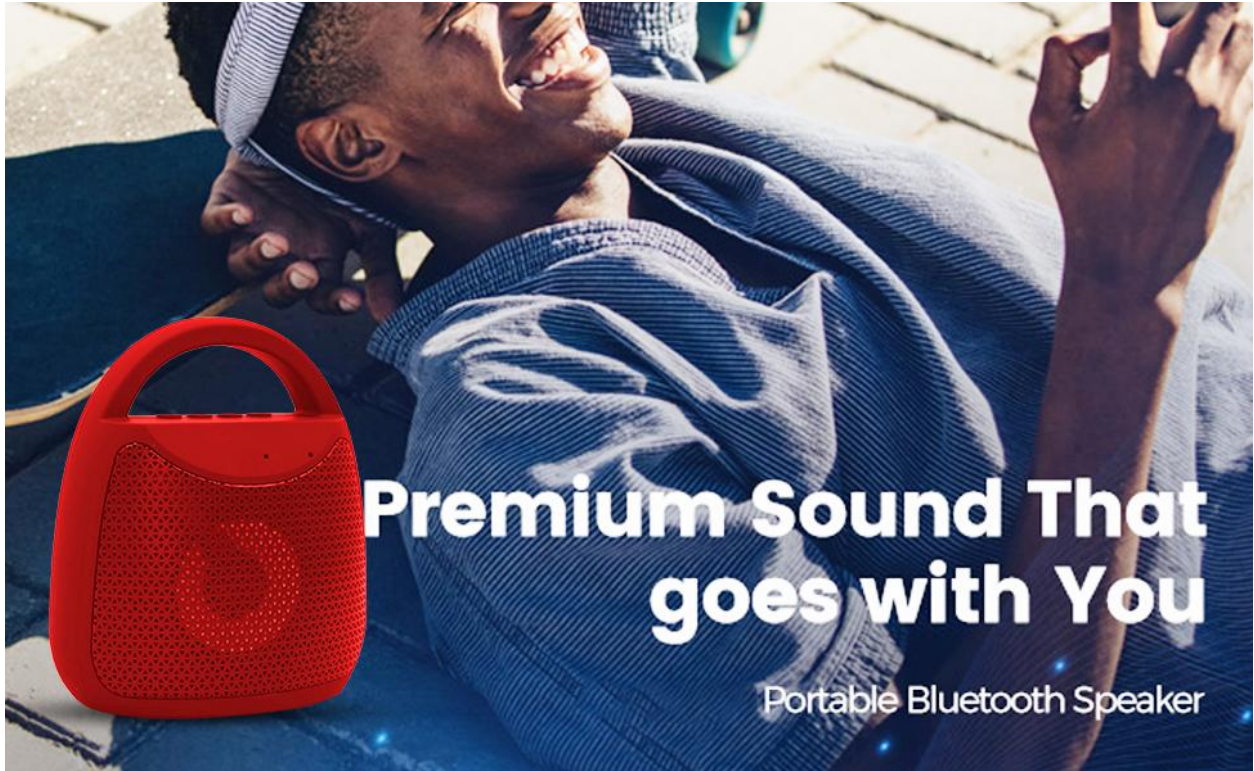

BLUETOOTH-13R

About Item

1. **All-Purpose Bluetooth Speaker:** The 5 Core portable Bluetooth speakers are perfect for bringing the party with you wherever you go. You can enjoy up to **5 hours of high-quality audio playtime with a durable and rigid design.**
2. **Wireless & Noise Canceling:** You can wirelessly connect devices to this **Bluetooth speaker** and **start playing music with impressive stereo sound.** With noise and **echo-canceling technology,** you can also take crystal-clear calls from the speaker.
3. **Surprisingly Loud Volume:** The 5 Core speakers Bluetooth wireless system delivers **brehtaking stereo sound with deep bass** and **exceptional clarity.** This is achieved by high quality and sensitive driver unique to this portable Bluetooth speaker.
4. **Stylish Super Lightweight:** The design of the blue tooth speaker is lightweight and **has a convenient handle** for **easy portability.** You can carry it anywhere without straining your back!
5. **Premium Audio Manufacturer:** 5 Core has been enhancing people's musical **experience for over 35 years.** From powerful speakers and amplifiers to the best wireless speakers, 5 Core has been the driving force **behind powerful musical experiences,** allowing you to live life to the fullest, whenever and wherever.

True 360° Perfect Sound Experience

Product Description

Take your music with you anywhere you go with the 5 Core portable Bluetooth speaker. **This compact, lightweight music system is the best wireless speaker that delivers high-quality sound without any distortion**, even at maximum volume. The durable design makes it perfect for outdoor use, whether at home, on the beach, backyard, or by the pool.