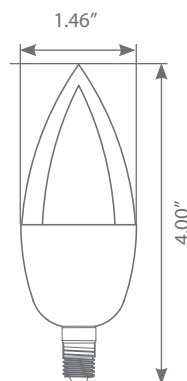

LED ECA9.5-2120fcb

Bulb Class: Conical Angle

Product Description

LED ECA9.5-2120fcb is a charming and romantic, this Euri Lighting flickering flame bulb accents and decorates every fixture, from an outdoor lantern to an indoor chandelier. With over 300 programmed LEDs, this long-lasting and energy-efficient flame bulb simulates a natural, flickering flame. Glowing in Candle Light (1800K) color temperature, this decorative flame bulb offers a clear glass lens, flame-shape body and black base – see Euri Lighting ECA9.5-2120fc for white base option.

Specifications

Input Power	Input Voltage	Lumen Output	CRI	Beam Angle	Base/Cap	CCT	Lamp Lifespan
1 W	120V/60Hz	80 lm	80	120°	E12	1800 K	15,000 hrs.

Product Features

Energy Efficient

Wet Rated

Animated Flame

Shatter Resistance

Product Dimensions

Product Photometric Data